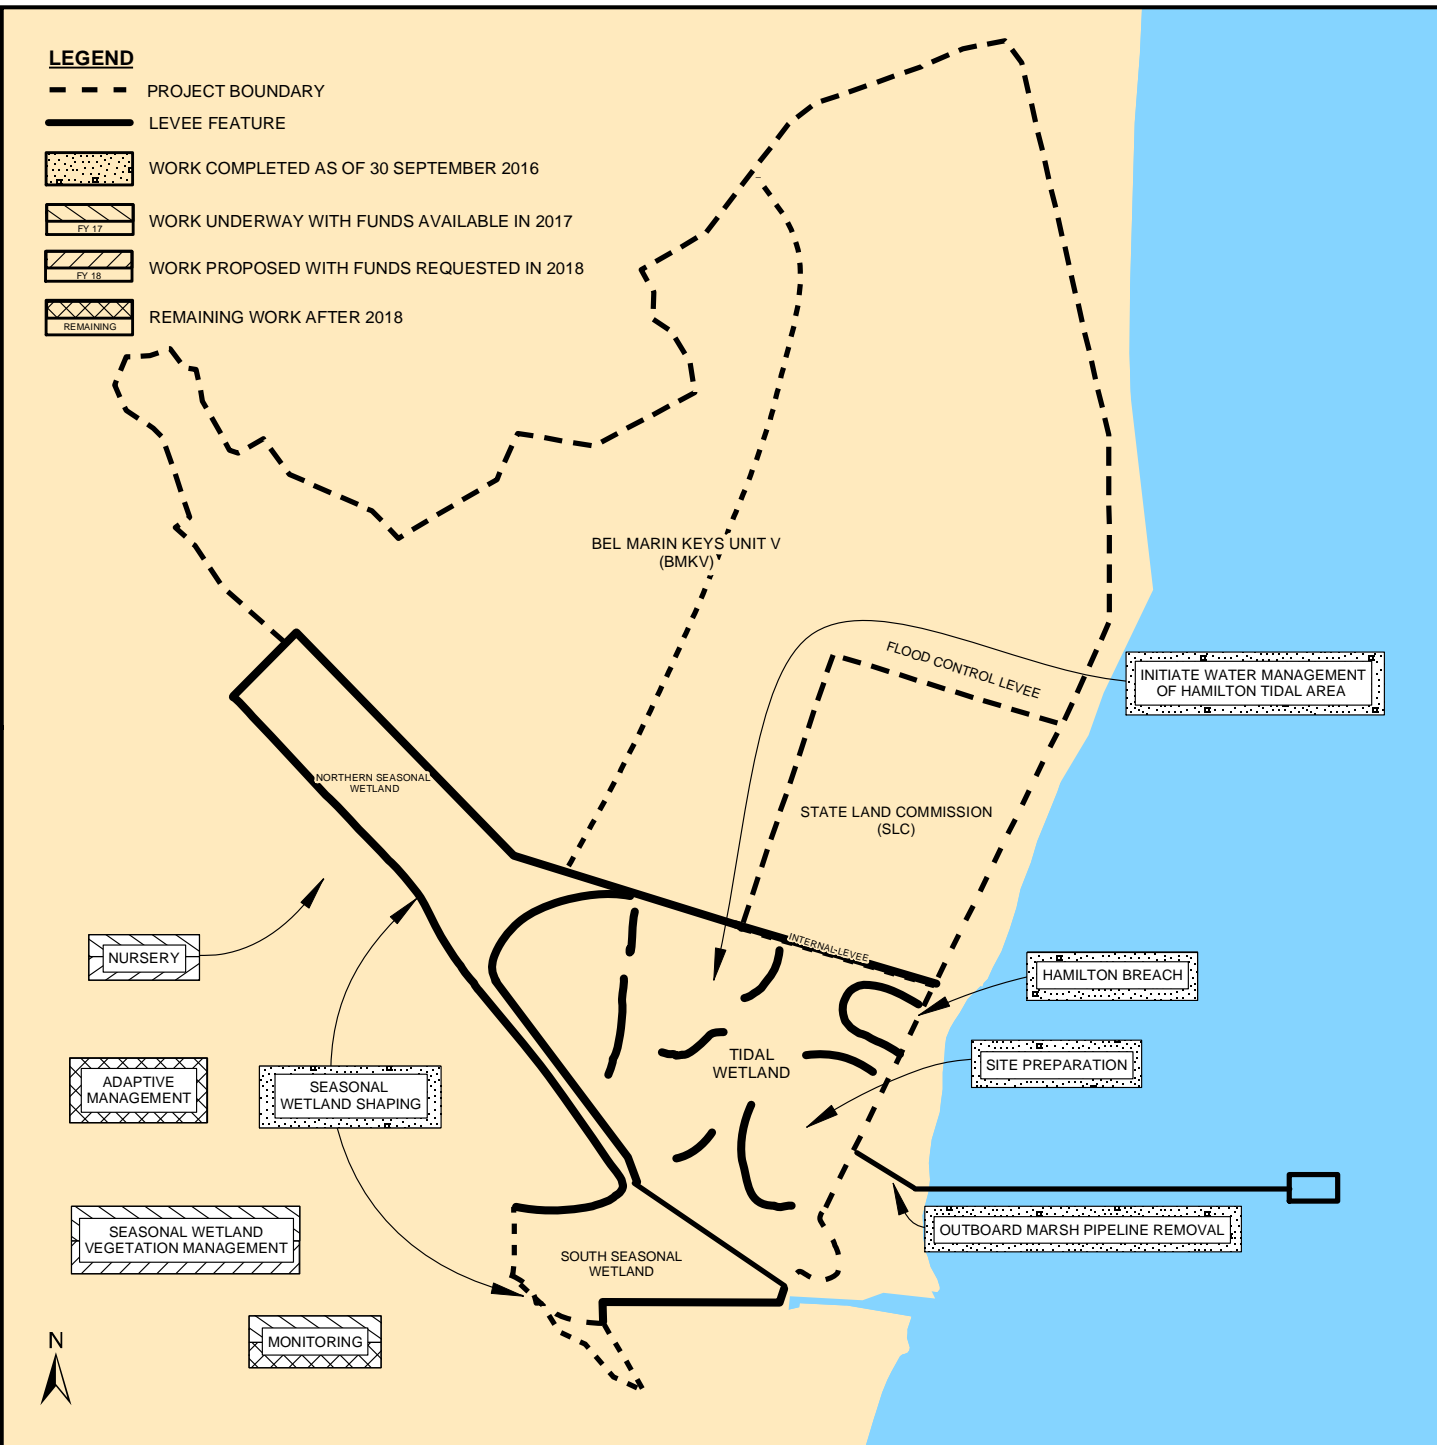

**LEGEND**

-  PROJECT BOUNDARY
-  LEVEE FEATURE
-  WORK COMPLETED AS OF 30 SEPTEMBER 2016
-  WORK UNDERWAY WITH FUNDS AVAILABLE IN 2017
-  WORK PROPOSED WITH FUNDS REQUESTED IN 2018
-  REMAINING WORK AFTER 2018

VICINITY MAP

HAMILTON AIRFIELD AND BEL MARIN KEYS  
WETLAND RESTORATION  
CALIFORNIA

WORK COMPLETED, IN PROGRESS & PROPOSED

SAN FRANCISCO DISTRICT  
SOUTH PACIFIC DIVISION  
1 JANUARY 2018