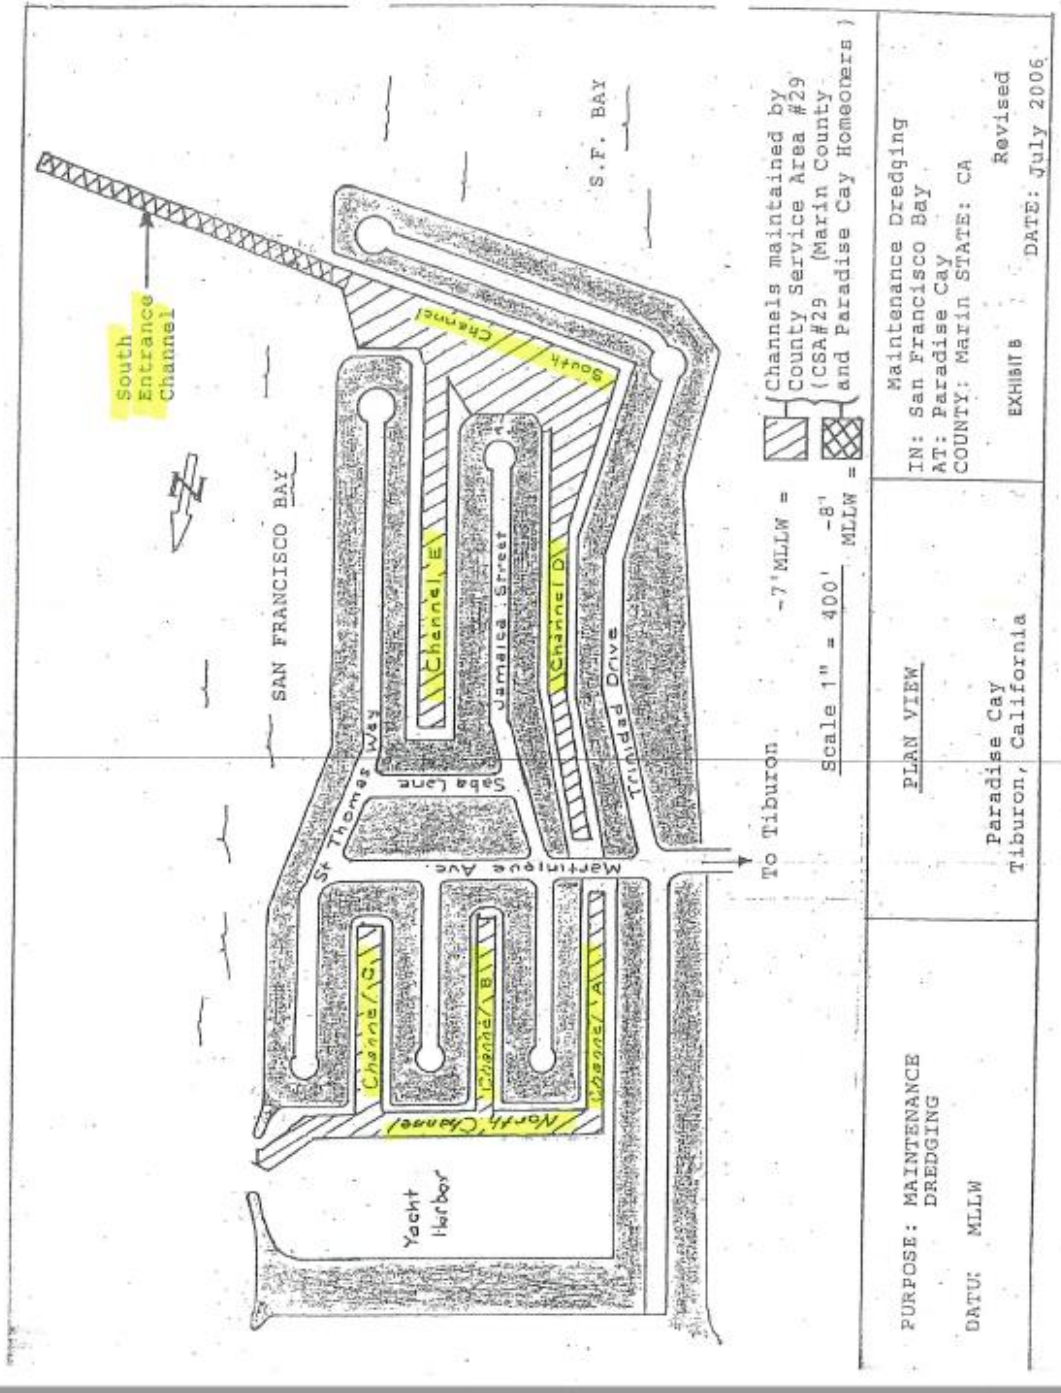

Exhibit A – Vicinity Map: Paradise Cay/ SF -11
Marin County, CA

Exhibit B – Plan View Map: Paradise Cay
Marin County, CA

Exhibit C – Typical Cross Sections: Paradise Cay
Marin County, CA

TYPICAL SECTION
INSIDE WATERWAYS/CHANNELS
A, B, C, D, E, NORTH & SOUTH CHANNEL AREAS

TYPICAL SECTION
ENTRANCE CHANNELS