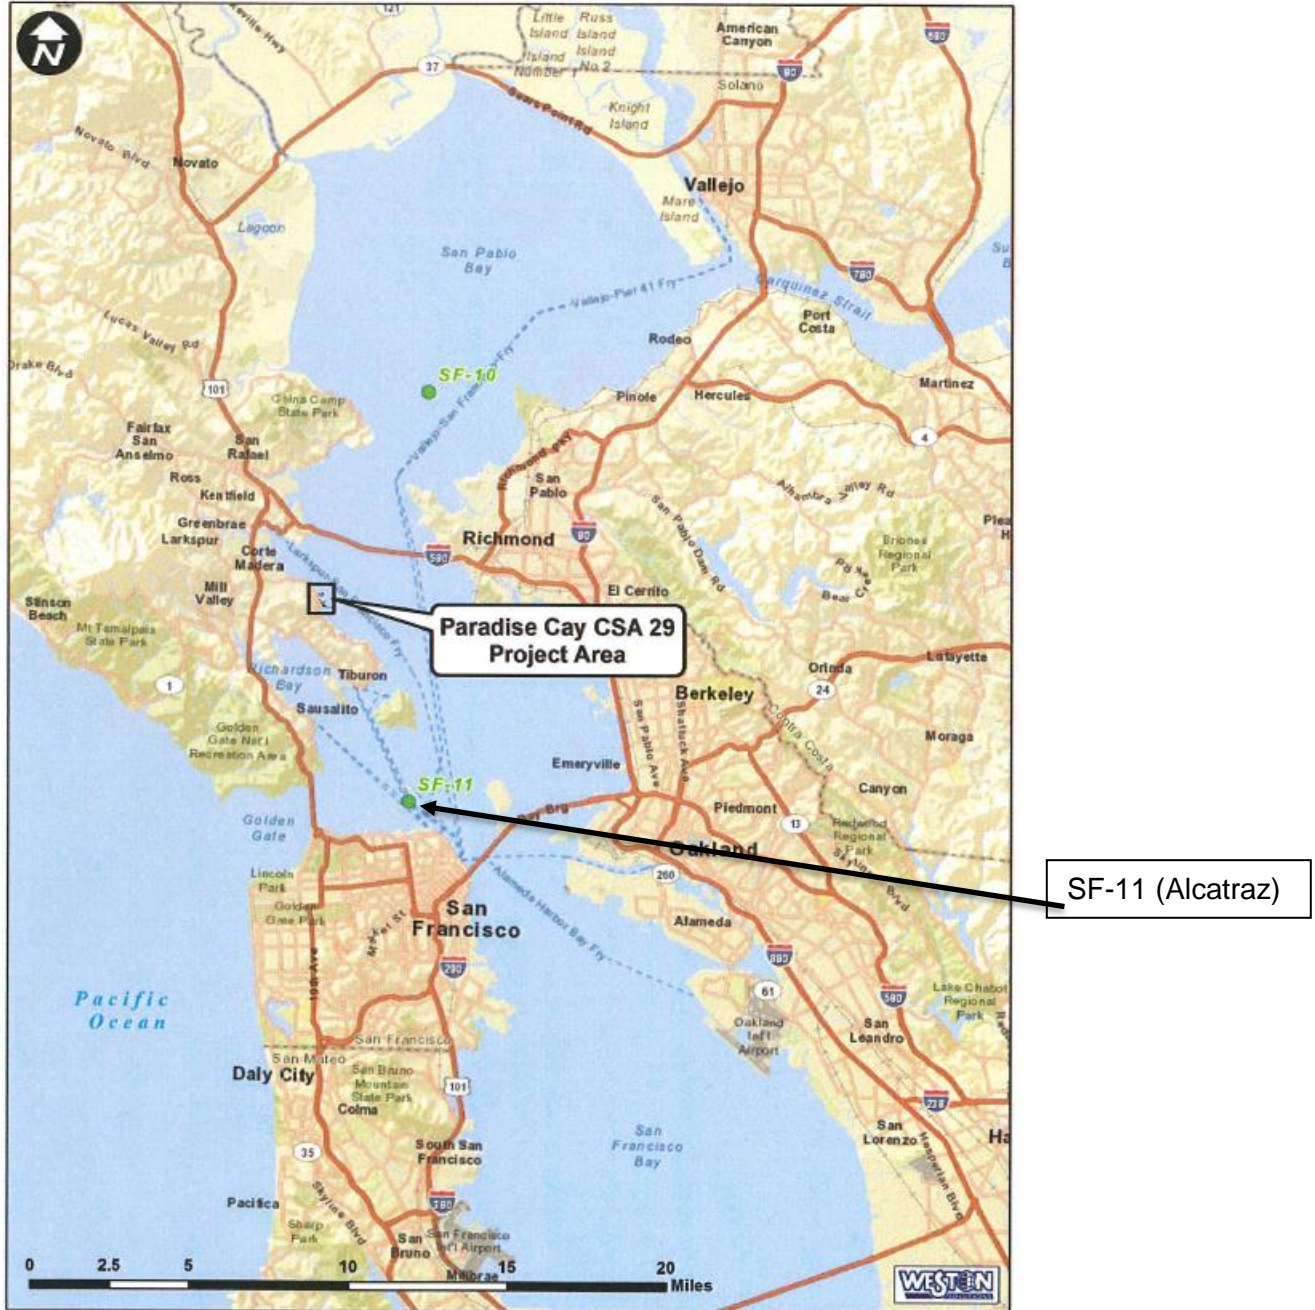

Exhibit A – Vicinity Map: Paradise Cay/ SF -11
Marin County, CA

Exhibit B – Plan View Map: Paradise Cay
Marin County, CA

Exhibit C – Typical Cross Sections: Paradise Cay
Marin County, CA

TYPICAL SECTION
INSIDE WATERWAYS/CHANNELS
A, B, C, D, E, NORTH & SOUTH CHANNEL AREAS

TYPICAL SECTION
ENTRANCE CHANNELS