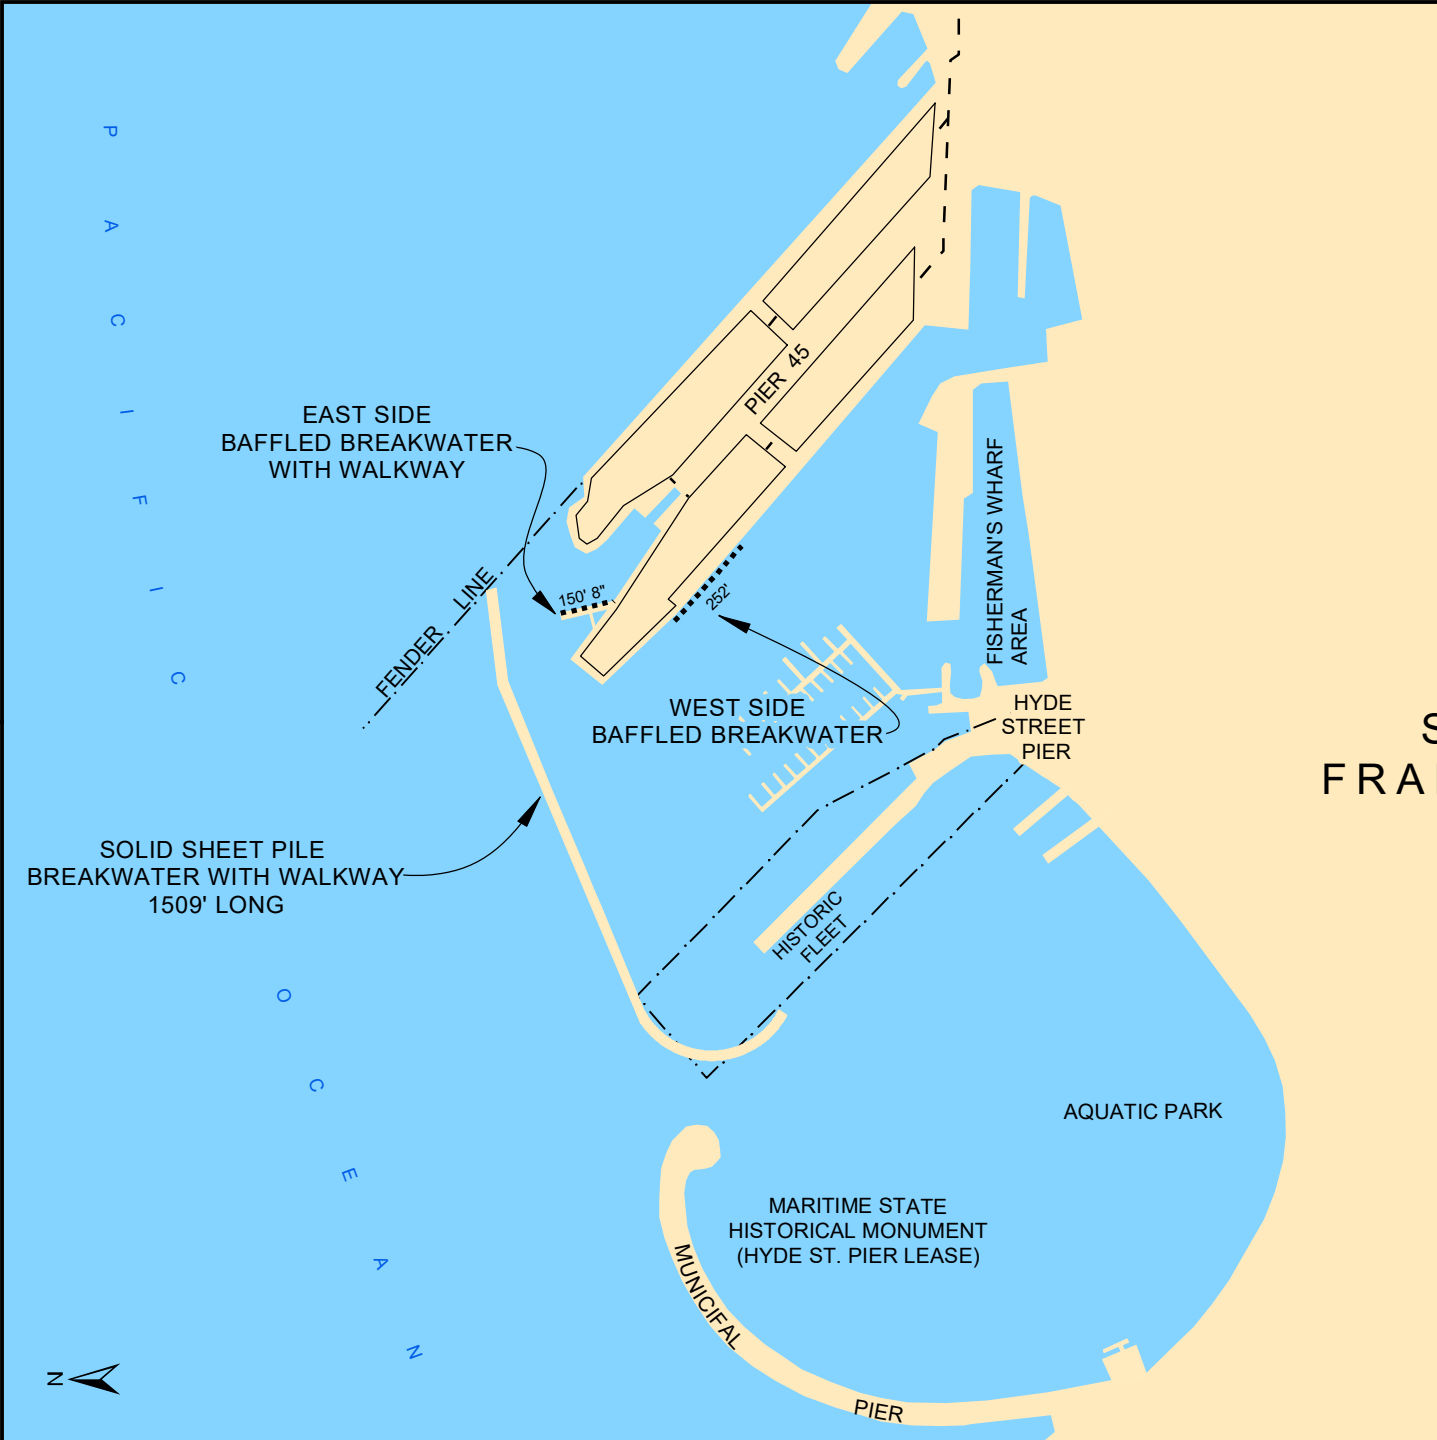

SAN FRANCISCO

OPERATIONS AND MAINTENANCE (O&M)

FISHERMAN'S WHARF CALIFORNIA

SAN FRANCISCO DISTRICT
SOUTH PACIFIC DIVISION

1 JANUARY 2022