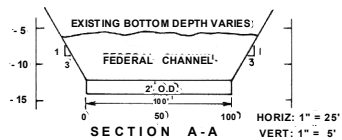

NOTE: BASE POINT OF MILEAGE 1050 FT. SEAWARD OF ROOT OF SOUTH JETTY

◆◆ INDICATES BEACONS

OPERATIONS AND MAINTENANCE (O&M)

BODEGA BAY CALIFORNIA

SAN FRANCISCO DISTRICT
SOUTH PACIFIC DIVISION

1 JANUARY 2020