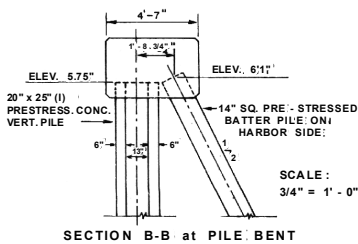

STA. 11+50 TO 17+00
BASED ON BODEGA BAY JETTY SPECS.
CHANGE ORDER NO. 2, 7 MAR. '42

STA. 17+40 TO 31+00
TYPICAL BULKHEAD SECTIONS
DORAN PARK

NORTH AND SOUTH JETTIES
BASED ON BODEGA BAY JETTY SPECS.
CHANGE ORDER NO. 5, 4 SEPT. '42

NOTE: BASE POINT OF MILEAGE 1050 FT. SEAWARD OF ROOT OF SOUTH JETTY

◆◆ INDICATES BEACONS

OPERATIONS AND MAINTENANCE (O&M)

BODEGA BAY CALIFORNIA

SAN FRANCISCO DISTRICT
SOUTH PACIFIC DIVISION

1 JANUARY 2020