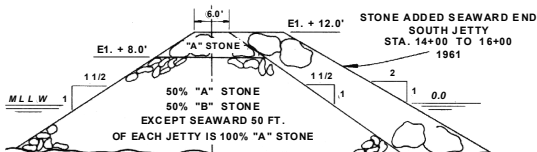

STA. 11+50 TO 17+00
BASED ON BODEGA BAY JETTY SPECS.
CHANGE ORDER NO. 2, 7 MAR. '42

STA. 17+40 TO 31+00
TYPICAL BULKHEAD SECTIONS
DORAN PARK

NORTH AND SOUTH JETTIES
BASED ON BODEGA BAY JETTY SPECS.
CHANGE ORDER NO. 5, 4 SEPT. '42

NOTE: BASE POINT OF MILEAGE 1050 FT. SEAWARD OF ROOT OF SOUTH JETTY

◆◆ INDICATES BEACONS

OPERATIONS AND MAINTENANCE (O&M)

BODEGA BAY CALIFORNIA

SAN FRANCISCO DISTRICT
SOUTH PACIFIC DIVISION

1 JANUARY 2020