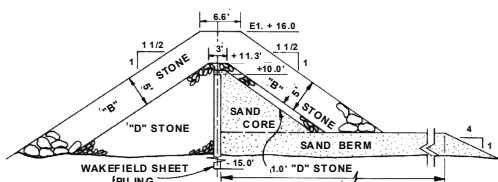

STA. 11+50 TO 17+00
BASED ON BODEGA BAY JETTY SPECS.
CHANGE ORDER NO. 2, 7 MAR. '42

STA. 17+40 TO 31+00
TYPICAL BULKHEAD SECTIONS
DORAN PARK

NORTH AND SOUTH JETTIES
BASED ON BODEGA BAY JETTY SPECS.
CHANGE ORDER NO. 5, 4 SEPT. '42

NOTE: BASE POINT OF MILEAGE 1050 FT. SEAWARD OF ROOT OF SOUTH JETTY

◆◆ INDICATES BEACONS

OPERATIONS AND MAINTENANCE (O&M)

BODEGA BAY CALIFORNIA

SAN FRANCISCO DISTRICT
SOUTH PACIFIC DIVISION

1 JANUARY 2020