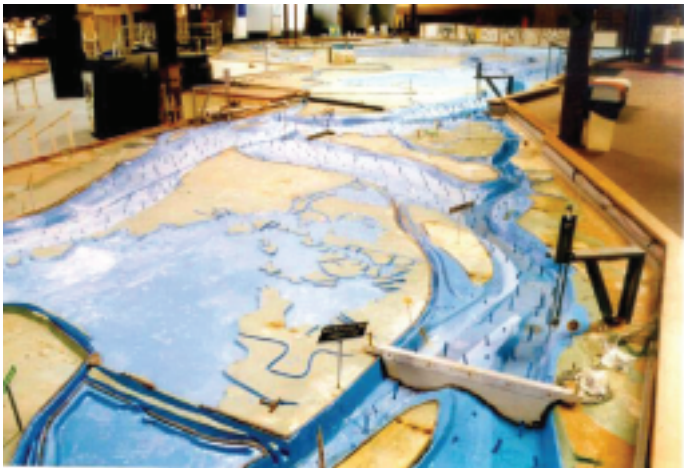

Trekking the Model

Sat January 5 & 12
February 2 & 9

1:30pm–2:30pm

Join a ranger guided tour of the Bay Model, a 1.5 acre hydraulic model of San Francisco Bay and Delta. Discover the stories of the two major operations that took place at this location between 1942 – 2000.