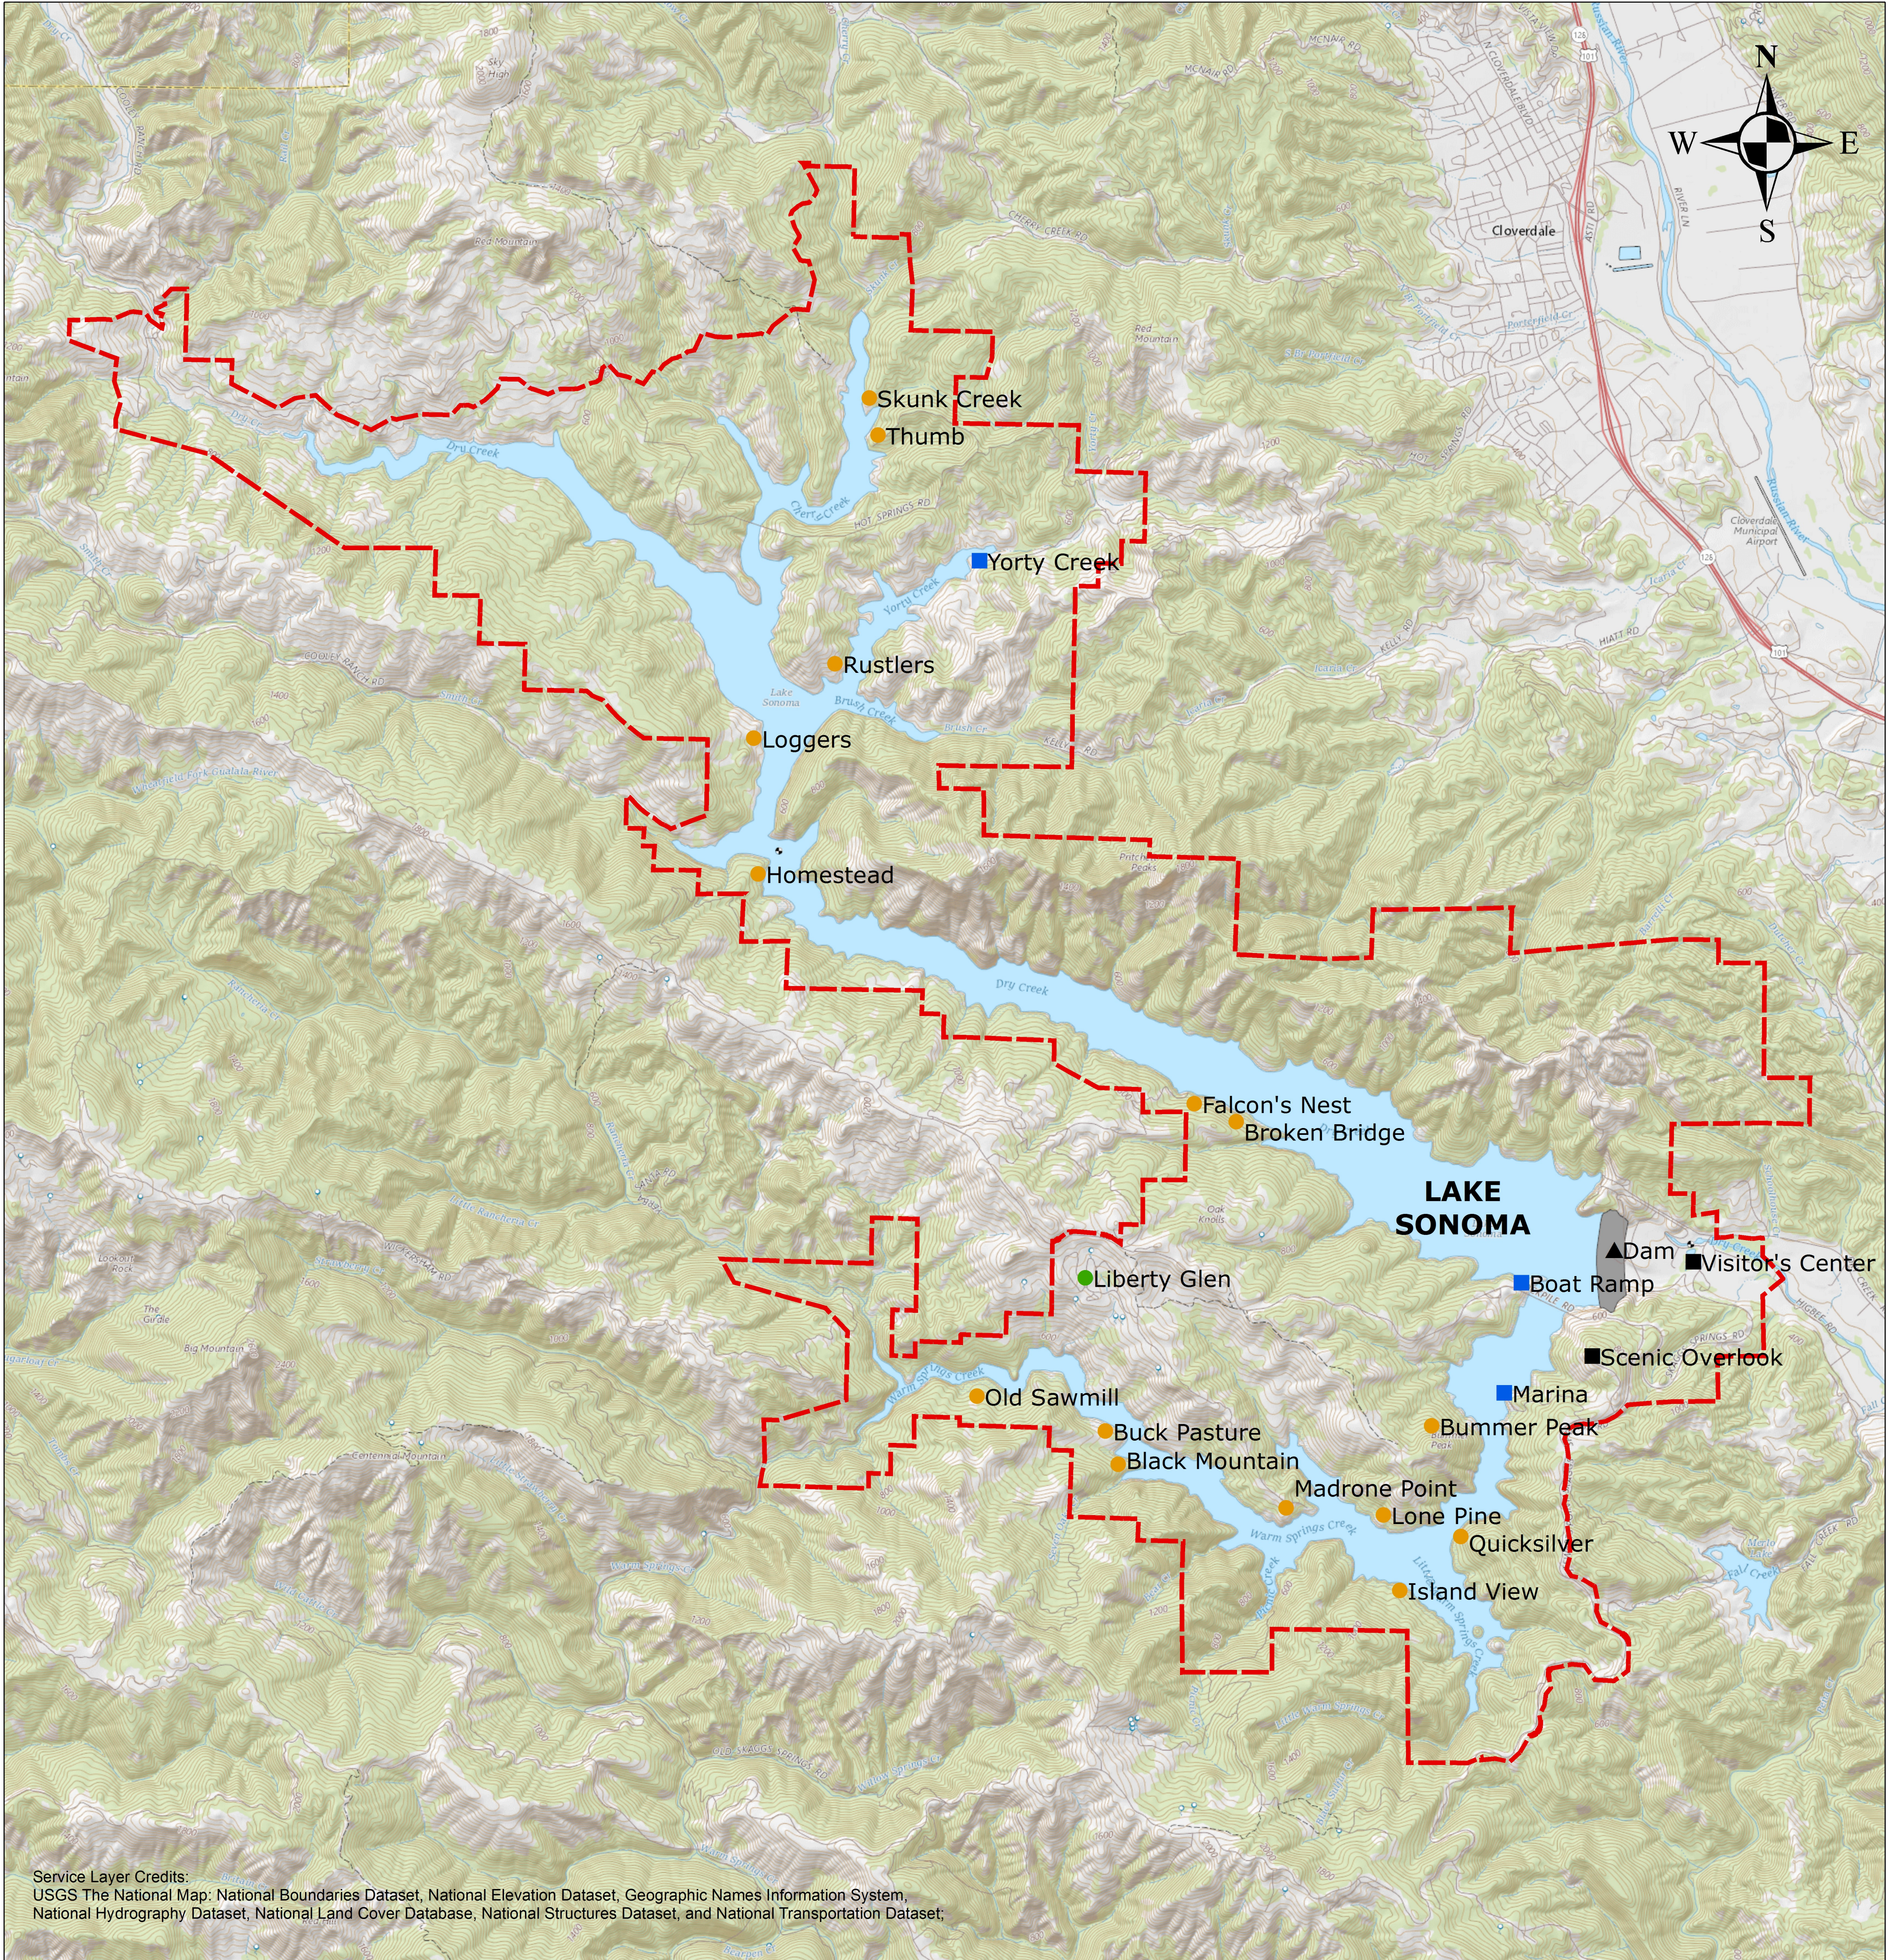

Study Area

Lake Sonoma, Warm Springs Dam Master Plan Revision

US Army Corps of Engineers
 San Francisco District

Lake Sonoma and Warm Springs Dam Sonoma County, CA

- Information and Attractions
- Boat Launch Area
- Boat-in or Hike-in Campground
- Drive-in Campground
- ▭ Perimeter Boundary
- ▲ Warm Springs Dam