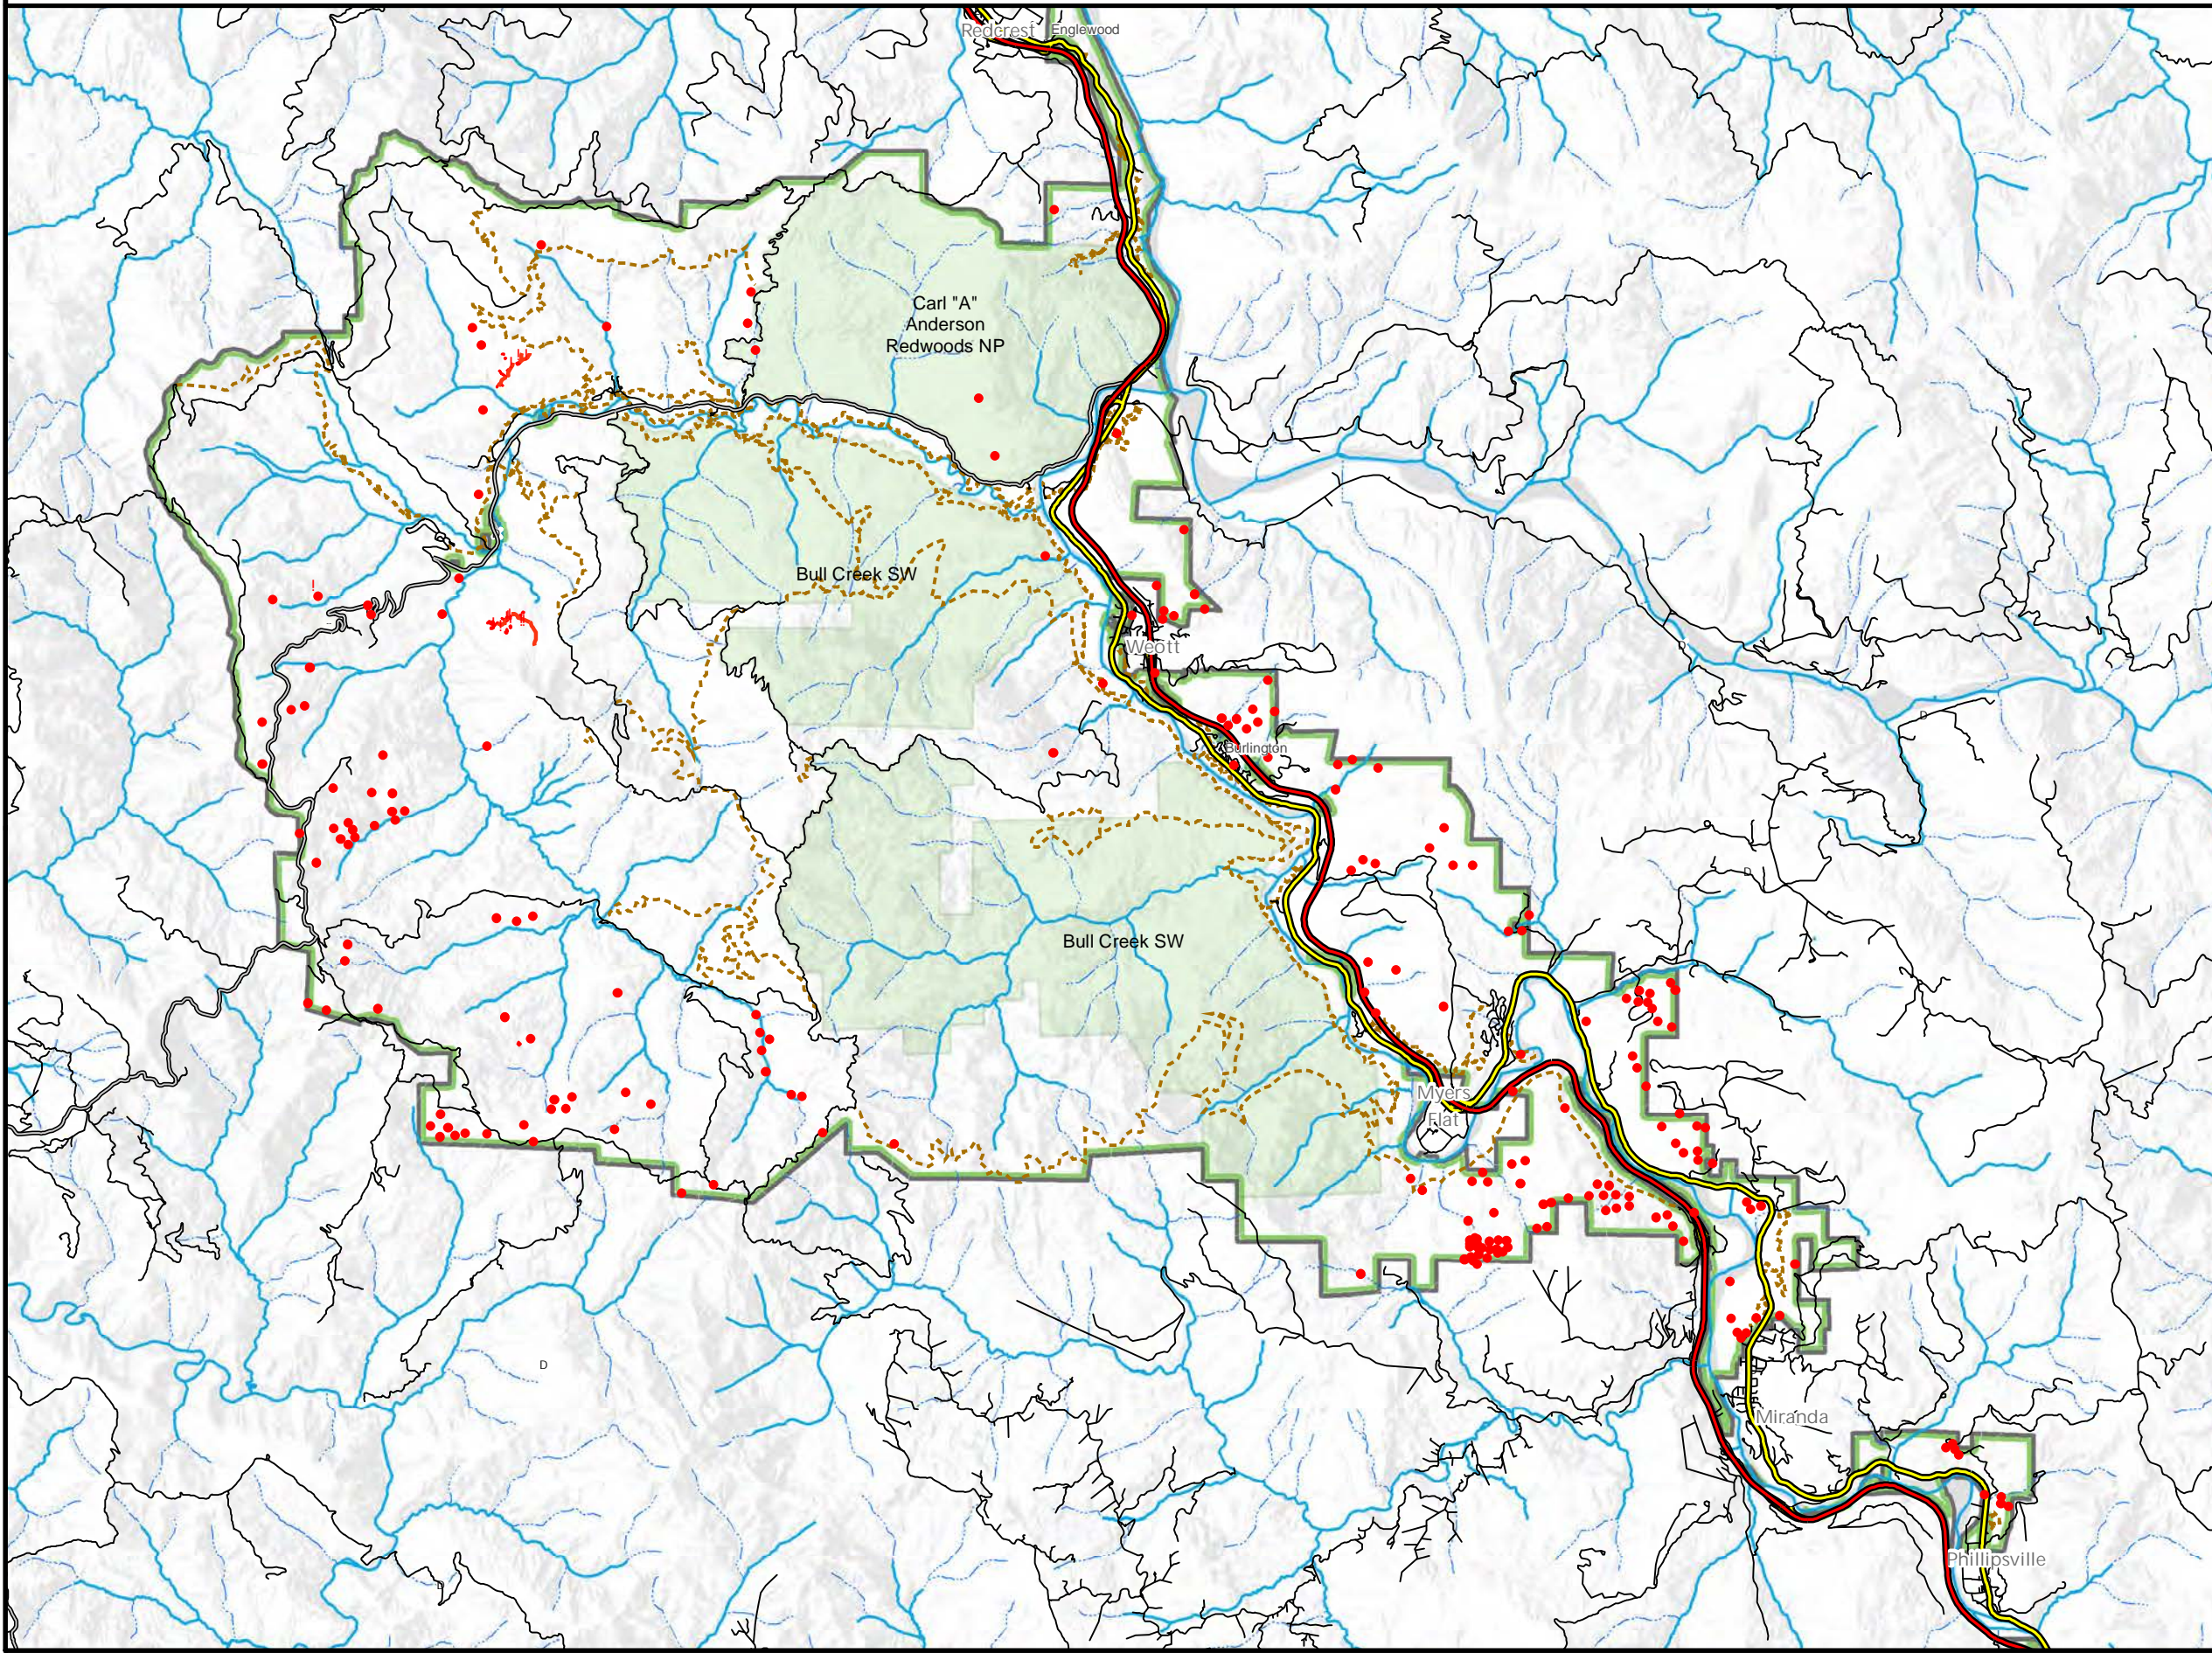

- |  |                   |                                      |
|--|-------------------|--------------------------------------|
| — Winter_Steelhead_Distribution_InternalEd | ▭ Park Boundaries | — Other road                         |
| • Populated places                         | DLegendAtlas      | - - - Trail                          |
| FCode                                      | — Primary road    | - - - Abandoned / decomissioned road |
| — Streams/Rivers                           | — Secondary road  | - - - Planned removal                |
| ▭ Park Subunits                            | — Tertiary road   |                                      |

- Historic Cannabis Grow Sites
- Humboldt Redwoods State Park Boundary
- Park Subunits
- Roads and Trails
  - Primary Road
  - Secondary Road
  - Tertiary Road
  - Other Road
  - Trail
- Streams
  - Perennial Streams
  - Intermittent Streams
  - Ephemeral Streams

- |                                       |                |                      |
|---------------------------------------|----------------|----------------------|
| HRWRP Planning Areas                  | Primary Road   | Perennial Streams    |
| Humboldt Redwoods State Park Boundary | Secondary Road | Intermittent Streams |
|                                       | Tertiary Road  | Ephemeral Streams    |
|                                       | Other Road     |                      |

Legend

- HRWRP Phase 1 Area
  - HRWRP Planning Areas
  - Proposed Large Wood Loading Reaches
  - Proposed Cannabis Grow Site Cleanups
  - Proposed Road Removal
  - Proposed Road Upgrade
  - Phase 1 Road Removal Surveys
  - Roads Removed (2003-07)
  - Previously Treated Forest Stands
  - Phase 1 Proposed Treatment Stands
  - Humboldt Redwoods State Park Boundary
- Roads
- Primary road
  - Secondary road
  - Tertiary road
  - Other road
  - Trail
- Streams
- Perennial Streams
  - Intermittent Streams
  - Ephemeral Streams