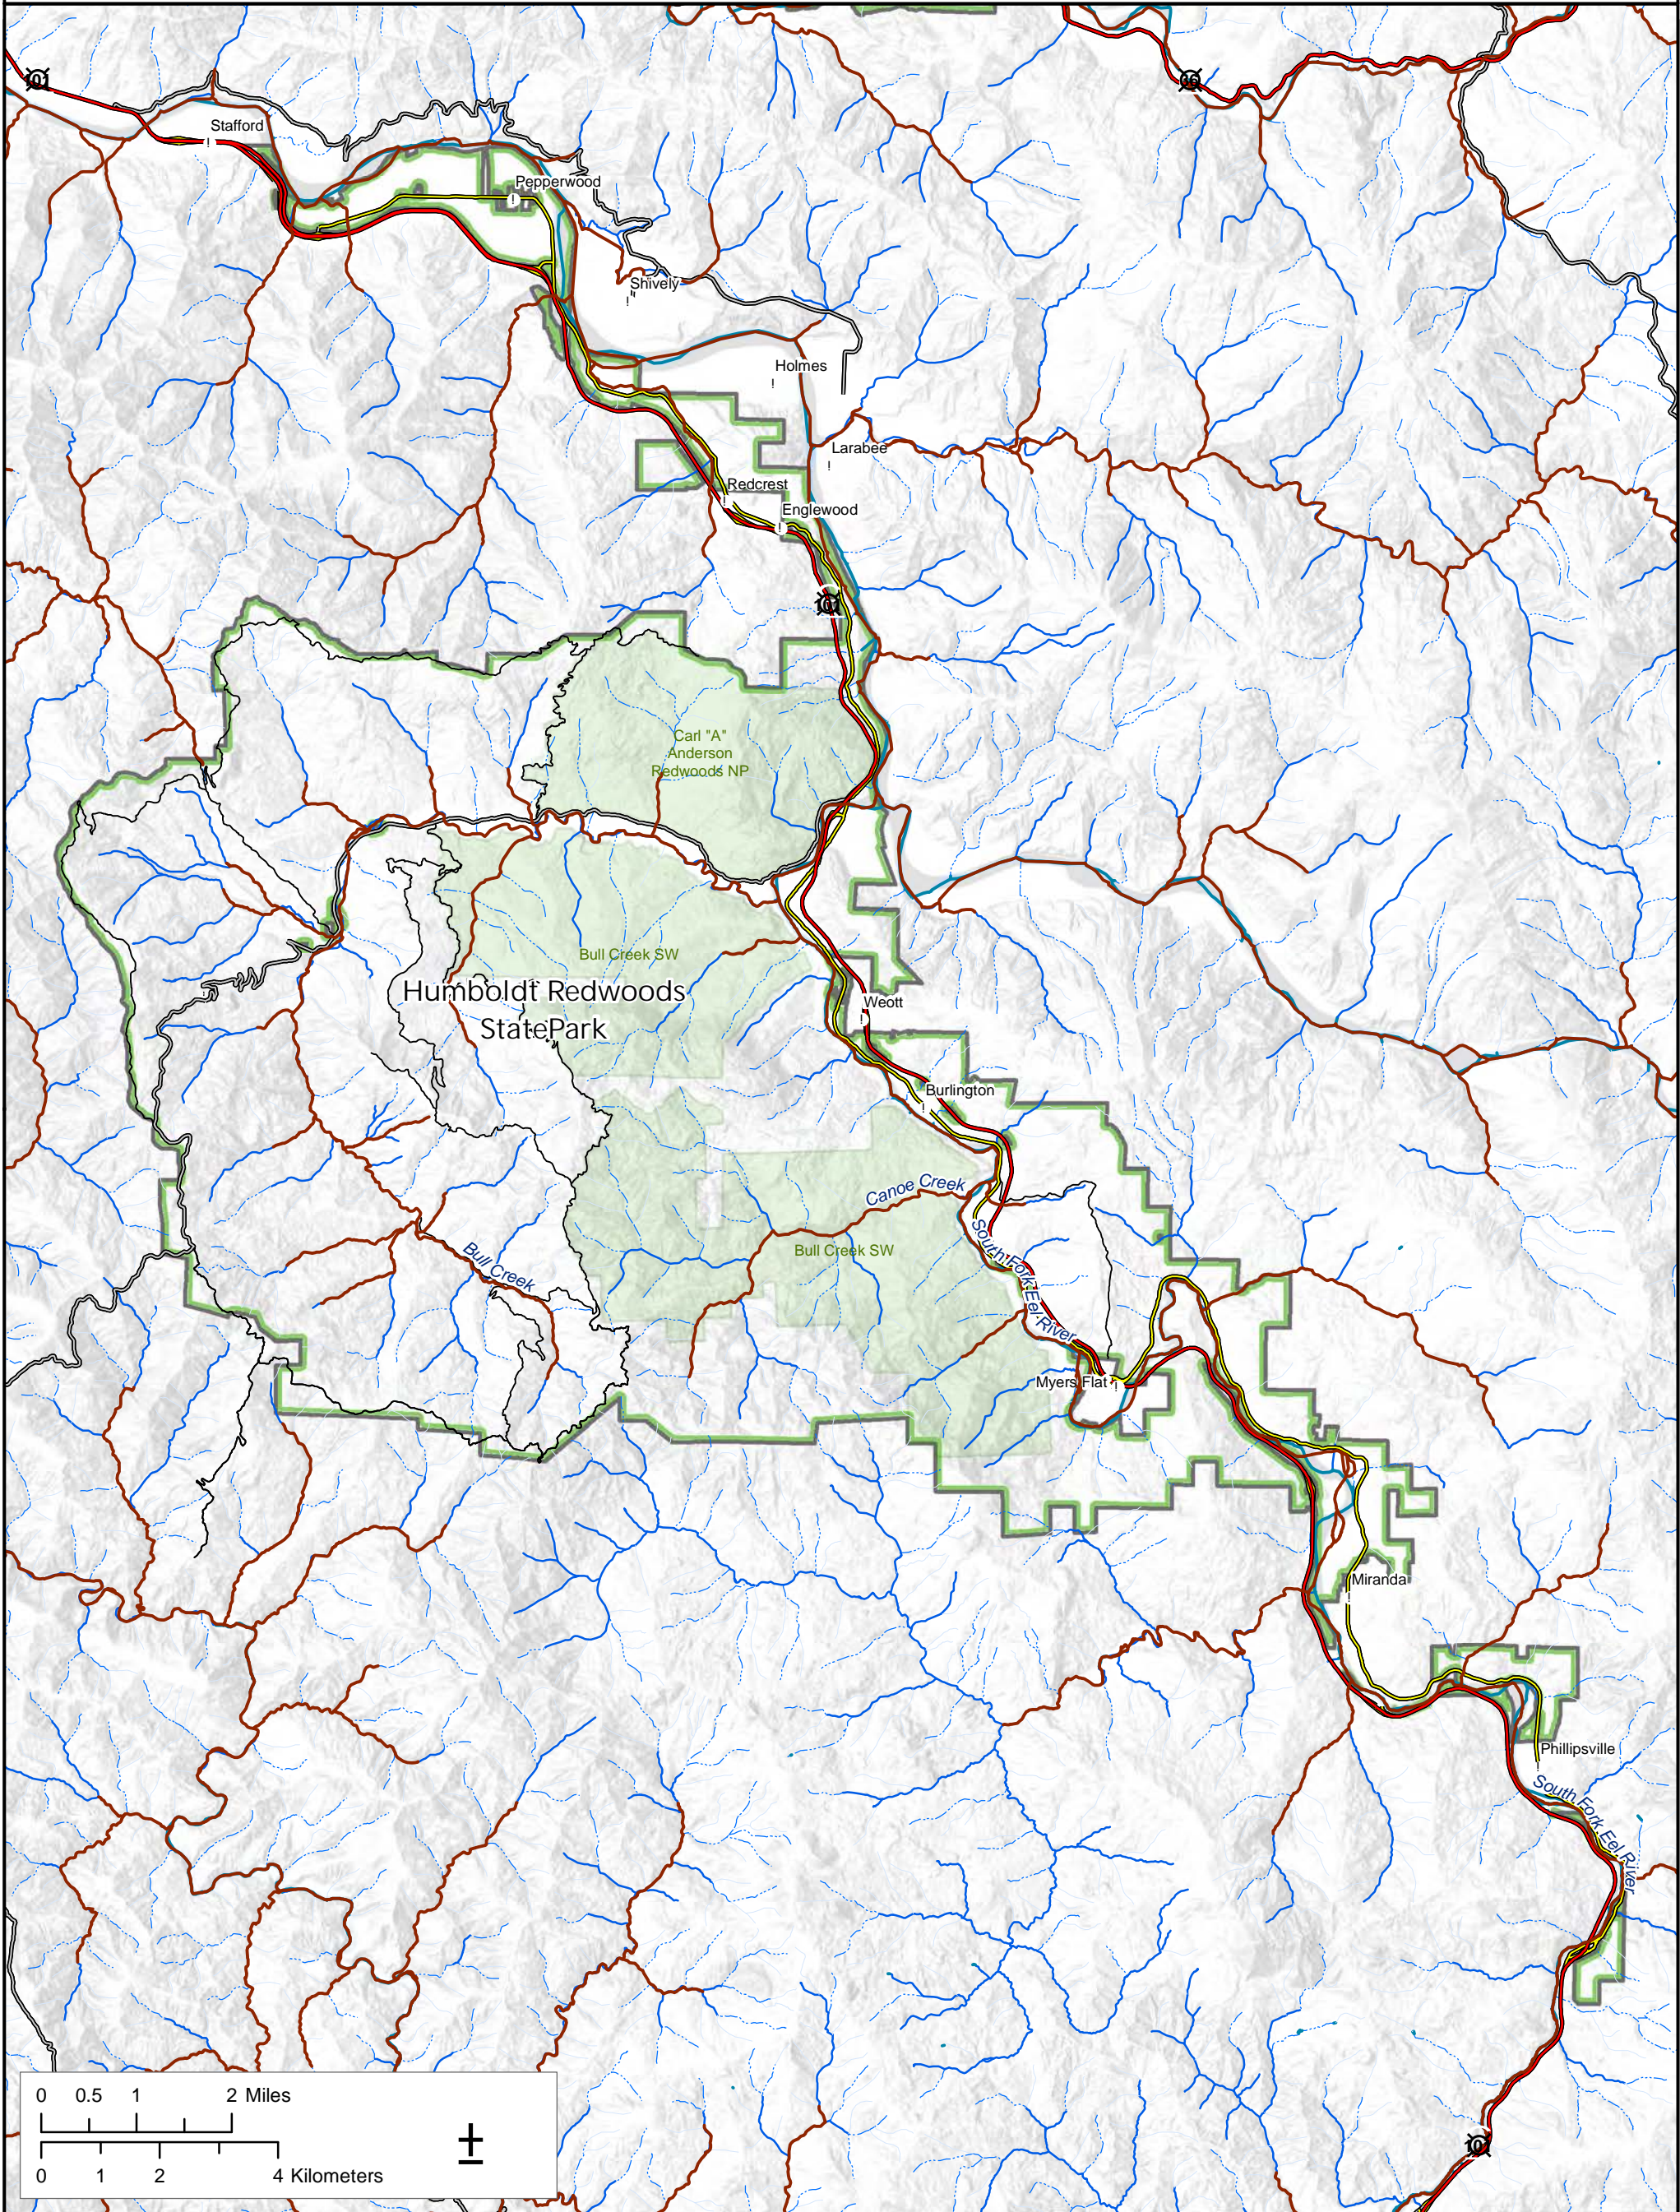

# Humboldt Redwoods State Park

- |  |                   |                                      |
|--|-------------------|--------------------------------------|
| — Winter_Steelhead_Distribution_InternalEd | ▭ Park Boundaries | — Other road                         |
| • Populated places                         | DLegendAtlas      | - - - Trail                          |
| FCode                                      | — Primary road    | - - - Abandoned / decomissioned road |
| — Streams/Rivers                           | — Secondary road  | - - - Planned removal                |
| ▭ Park Subunits                            | — Tertiary road   |                                      |

- Historic Cannabis Grow Sites
- Humboldt Redwoods State Park Boundary
- Park Subunits
- Roads and Trails
  - Primary Road
  - Secondary Road
  - Tertiary Road
  - Other Road
  - Trail
- Streams
  - Perennial Streams
  - Intermittent Streams
  - Ephemeral Streams

Legend

- HRWRP Phase 1 Area
  - HRWRP Planning Areas
  - Proposed Large Wood Loading Reaches
  - Proposed Cannabis Grow Site Cleanups
  - Proposed Road Removal
  - Proposed Road Upgrade
  - Phase 1 Road Removal Surveys
  - Roads Removed (2003-07)
  - Previously Treated Forest Stands
  - Phase 1 Proposed Treatment Stands
  - Humboldt Redwoods State Park Boundary
- Roads
- Primary road
  - Secondary road
  - Tertiary road
  - Other road
  - Trail
- Streams
- Perennial Streams
  - Intermittent Streams
  - Ephemeral Streams