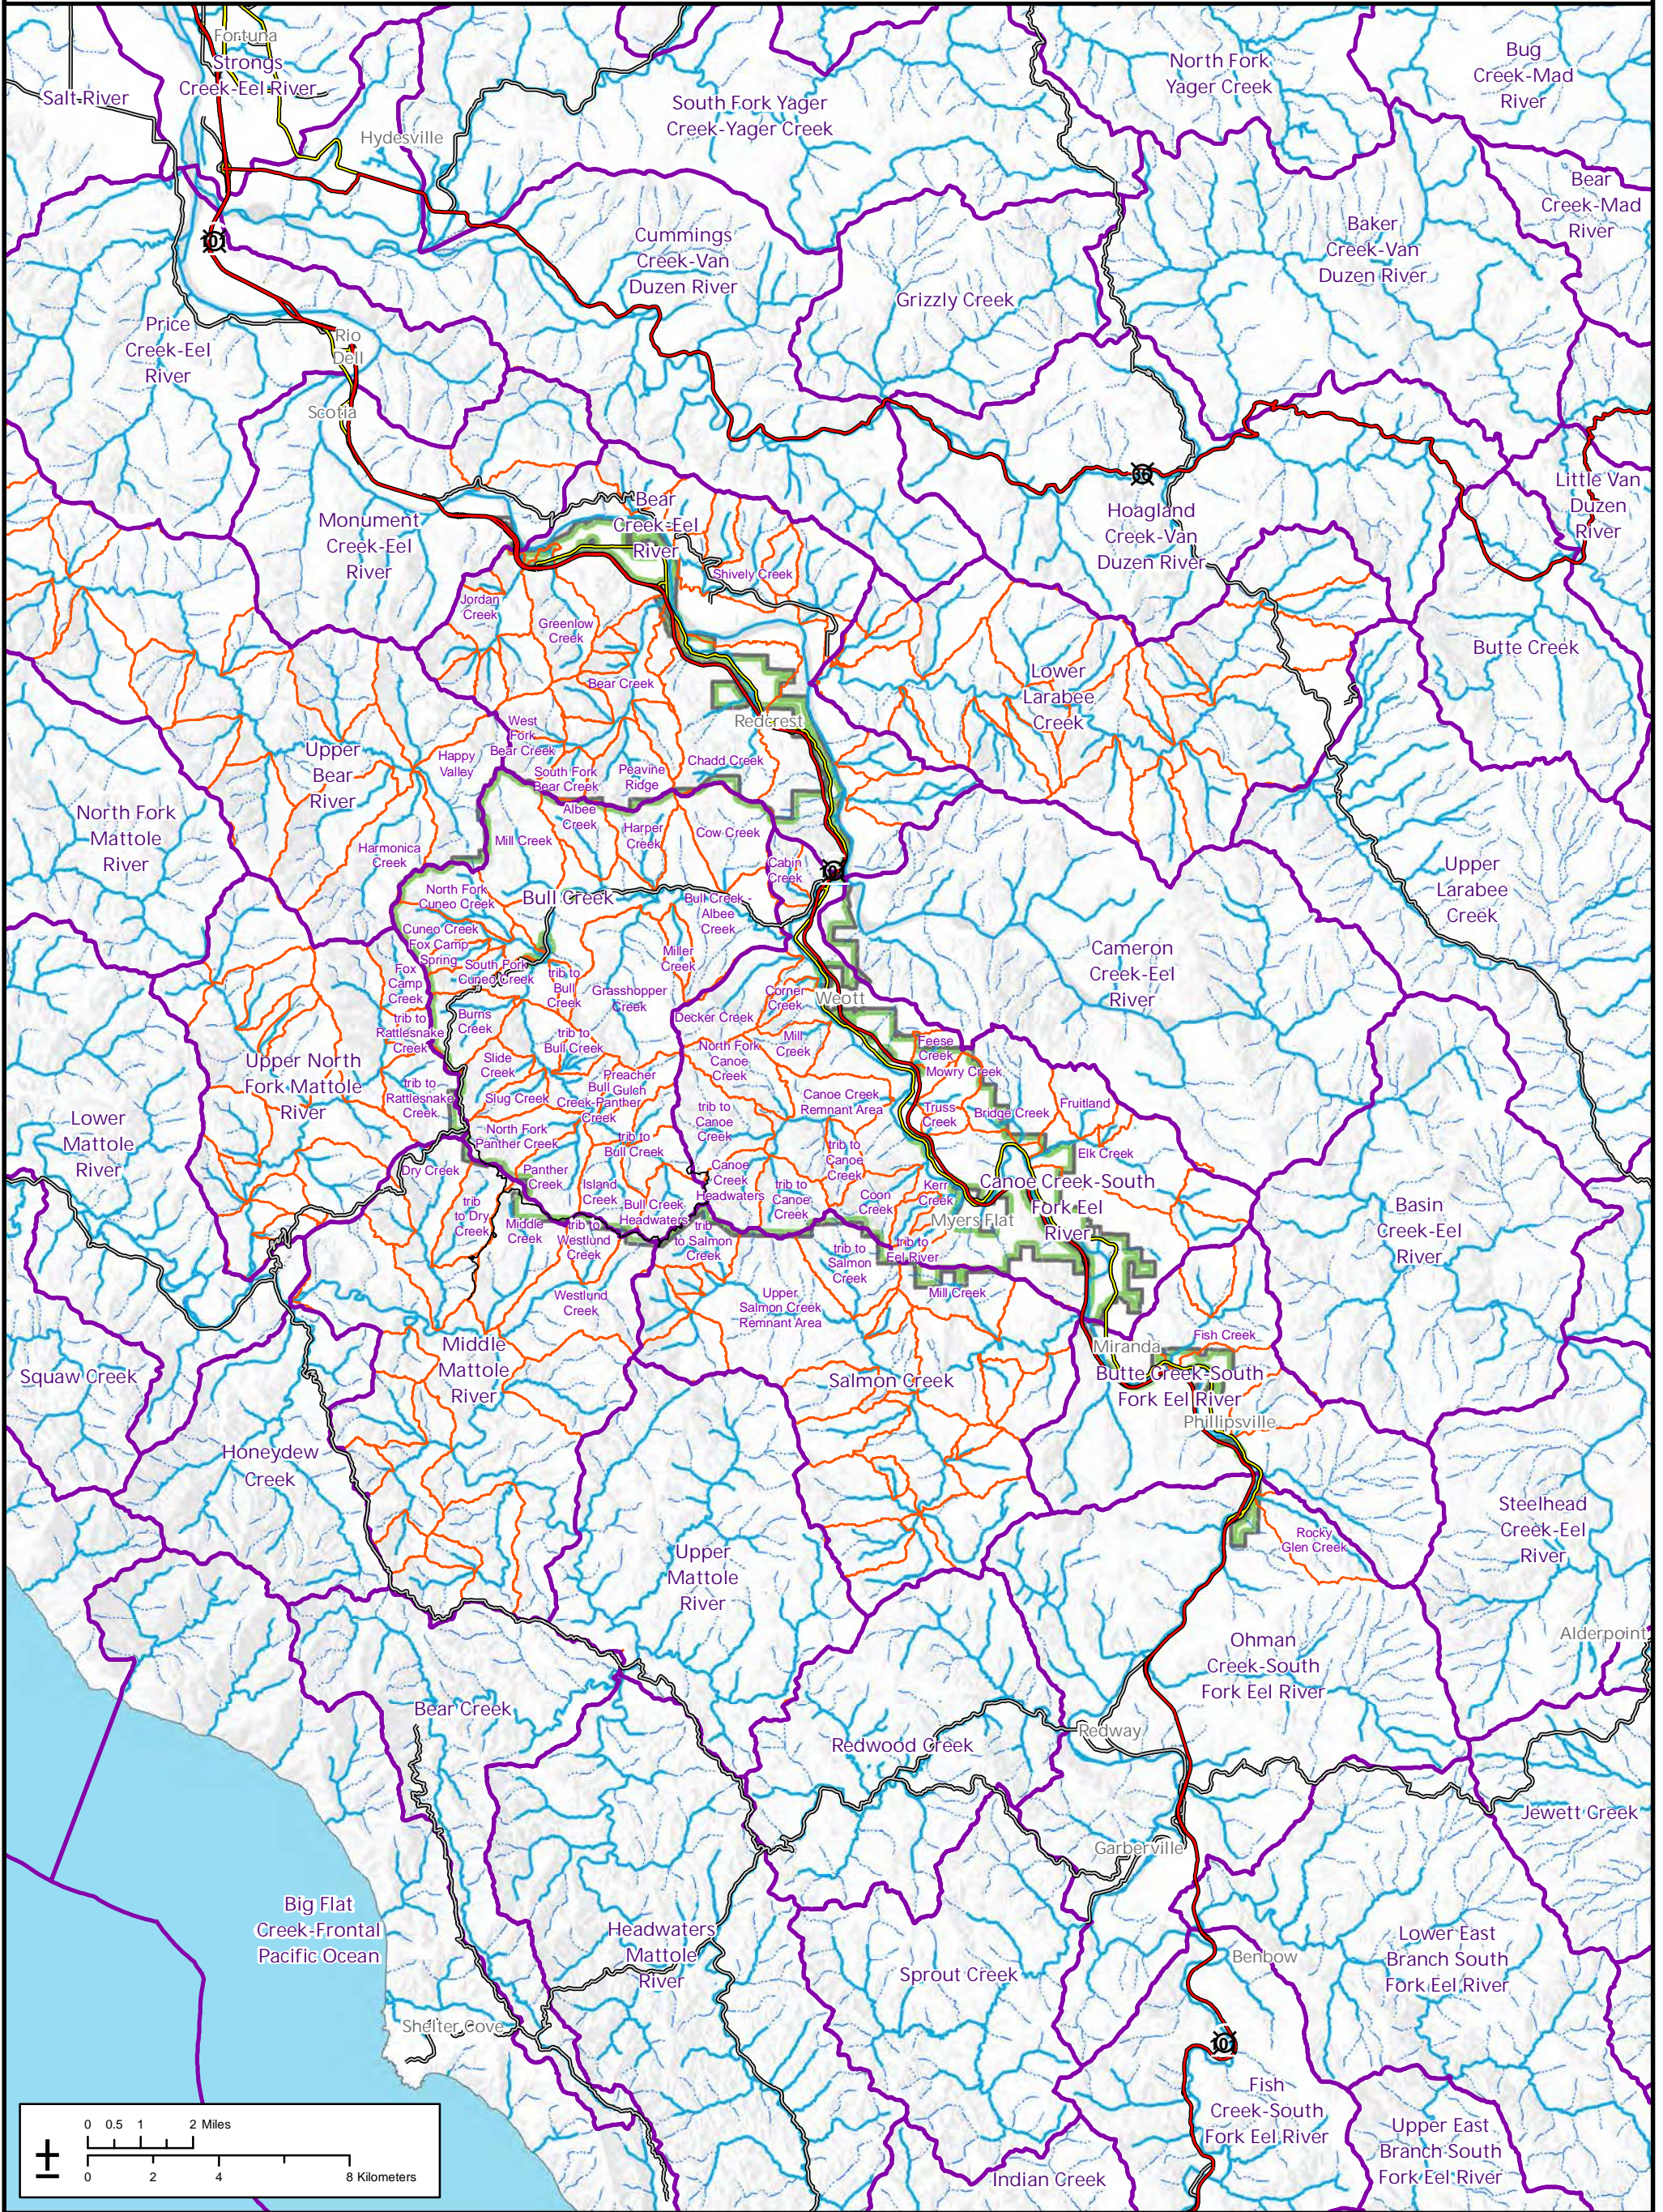

HU12 Watersheds	Primary Road	Perennial Streams
HU16 Watersheds (provisional)	Secondary Road	Intermittent Streams
Humboldt Redwoods State Park Boundary	Tertiary Road	Ephemeral Streams
	Other Road