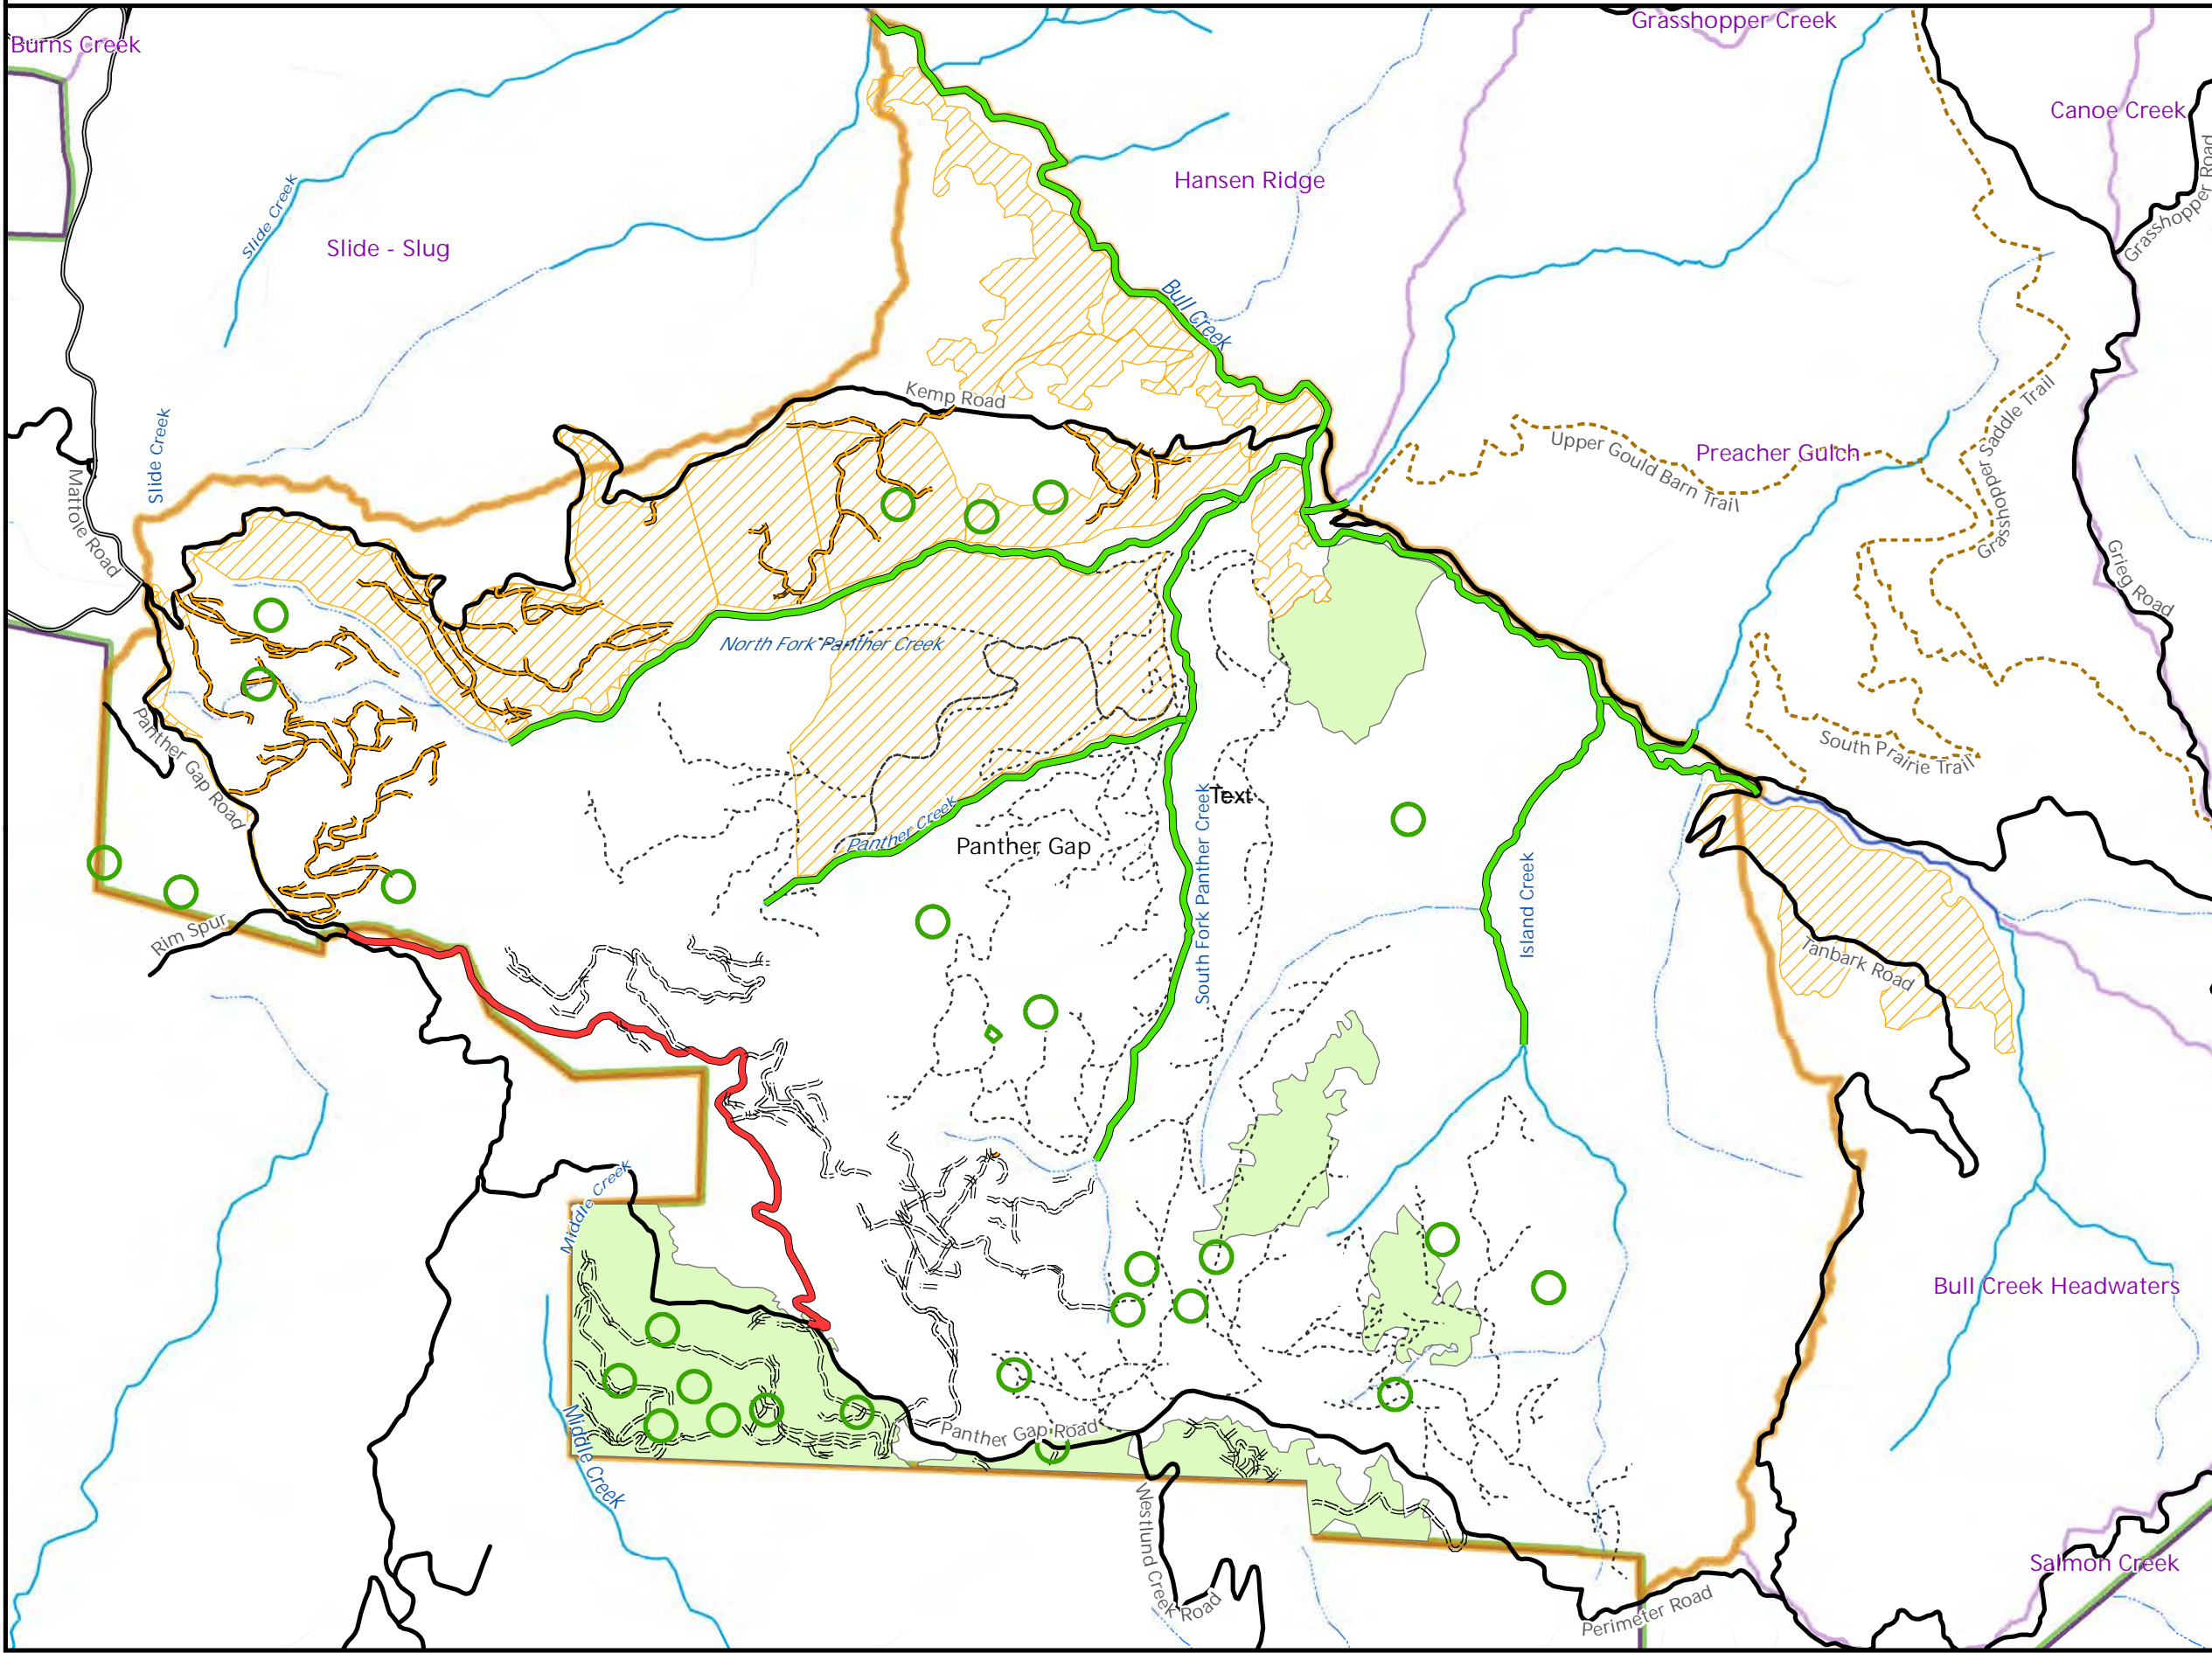

- |  |                   |                                      |
|--|-------------------|--------------------------------------|
| — Winter_Steelhead_Distribution_InternalEd | ▭ Park Boundaries | — Other road                         |
| • Populated places                         | DLegendAtlas      | - - - Trail                          |
| FCode                                      | — Primary road    | - - - Abandoned / decomissioned road |
| — Streams/Rivers                           | — Secondary road  | - - - Planned removal                |
| ▭ Park Subunits                            | — Tertiary road   |                                      |

- Historic Cannabis Grow Sites
- Humboldt Redwoods State Park Boundary
- Park Subunits
- Roads and Trails
  - Primary Road
  - Secondary Road
  - Tertiary Road
  - Other Road
  - Trail
- Streams
  - Perennial Streams
  - Intermittent Streams
  - Ephemeral Streams

- |                                       |                |                      |
|---------------------------------------|----------------|----------------------|
| HRWRP Planning Areas                  | Primary Road   | Perennial Streams    |
| Humboldt Redwoods State Park Boundary | Secondary Road | Intermittent Streams |
|                                       | Tertiary Road  | Ephemeral Streams    |
|                                       | Other Road     |                      |

Legend

- HRWRP Phase 1 Area
  - HRWRP Planning Areas
  - Proposed Large Wood Loading Reaches
  - Proposed Cannabis Grow Site Cleanups
  - Proposed Road Removal
  - Proposed Road Upgrade
  - Phase 1 Road Removal Surveys
  - Roads Removed (2003-07)
  - Previously Treated Forest Stands
  - Phase 1 Proposed Treatment Stands
  - Humboldt Redwoods State Park Boundary
- Roads
- Primary road
  - Secondary road
  - Tertiary road
  - Other road
  - Trail
- Streams
- Perennial Streams
  - Intermittent Streams
  - Ephemeral Streams