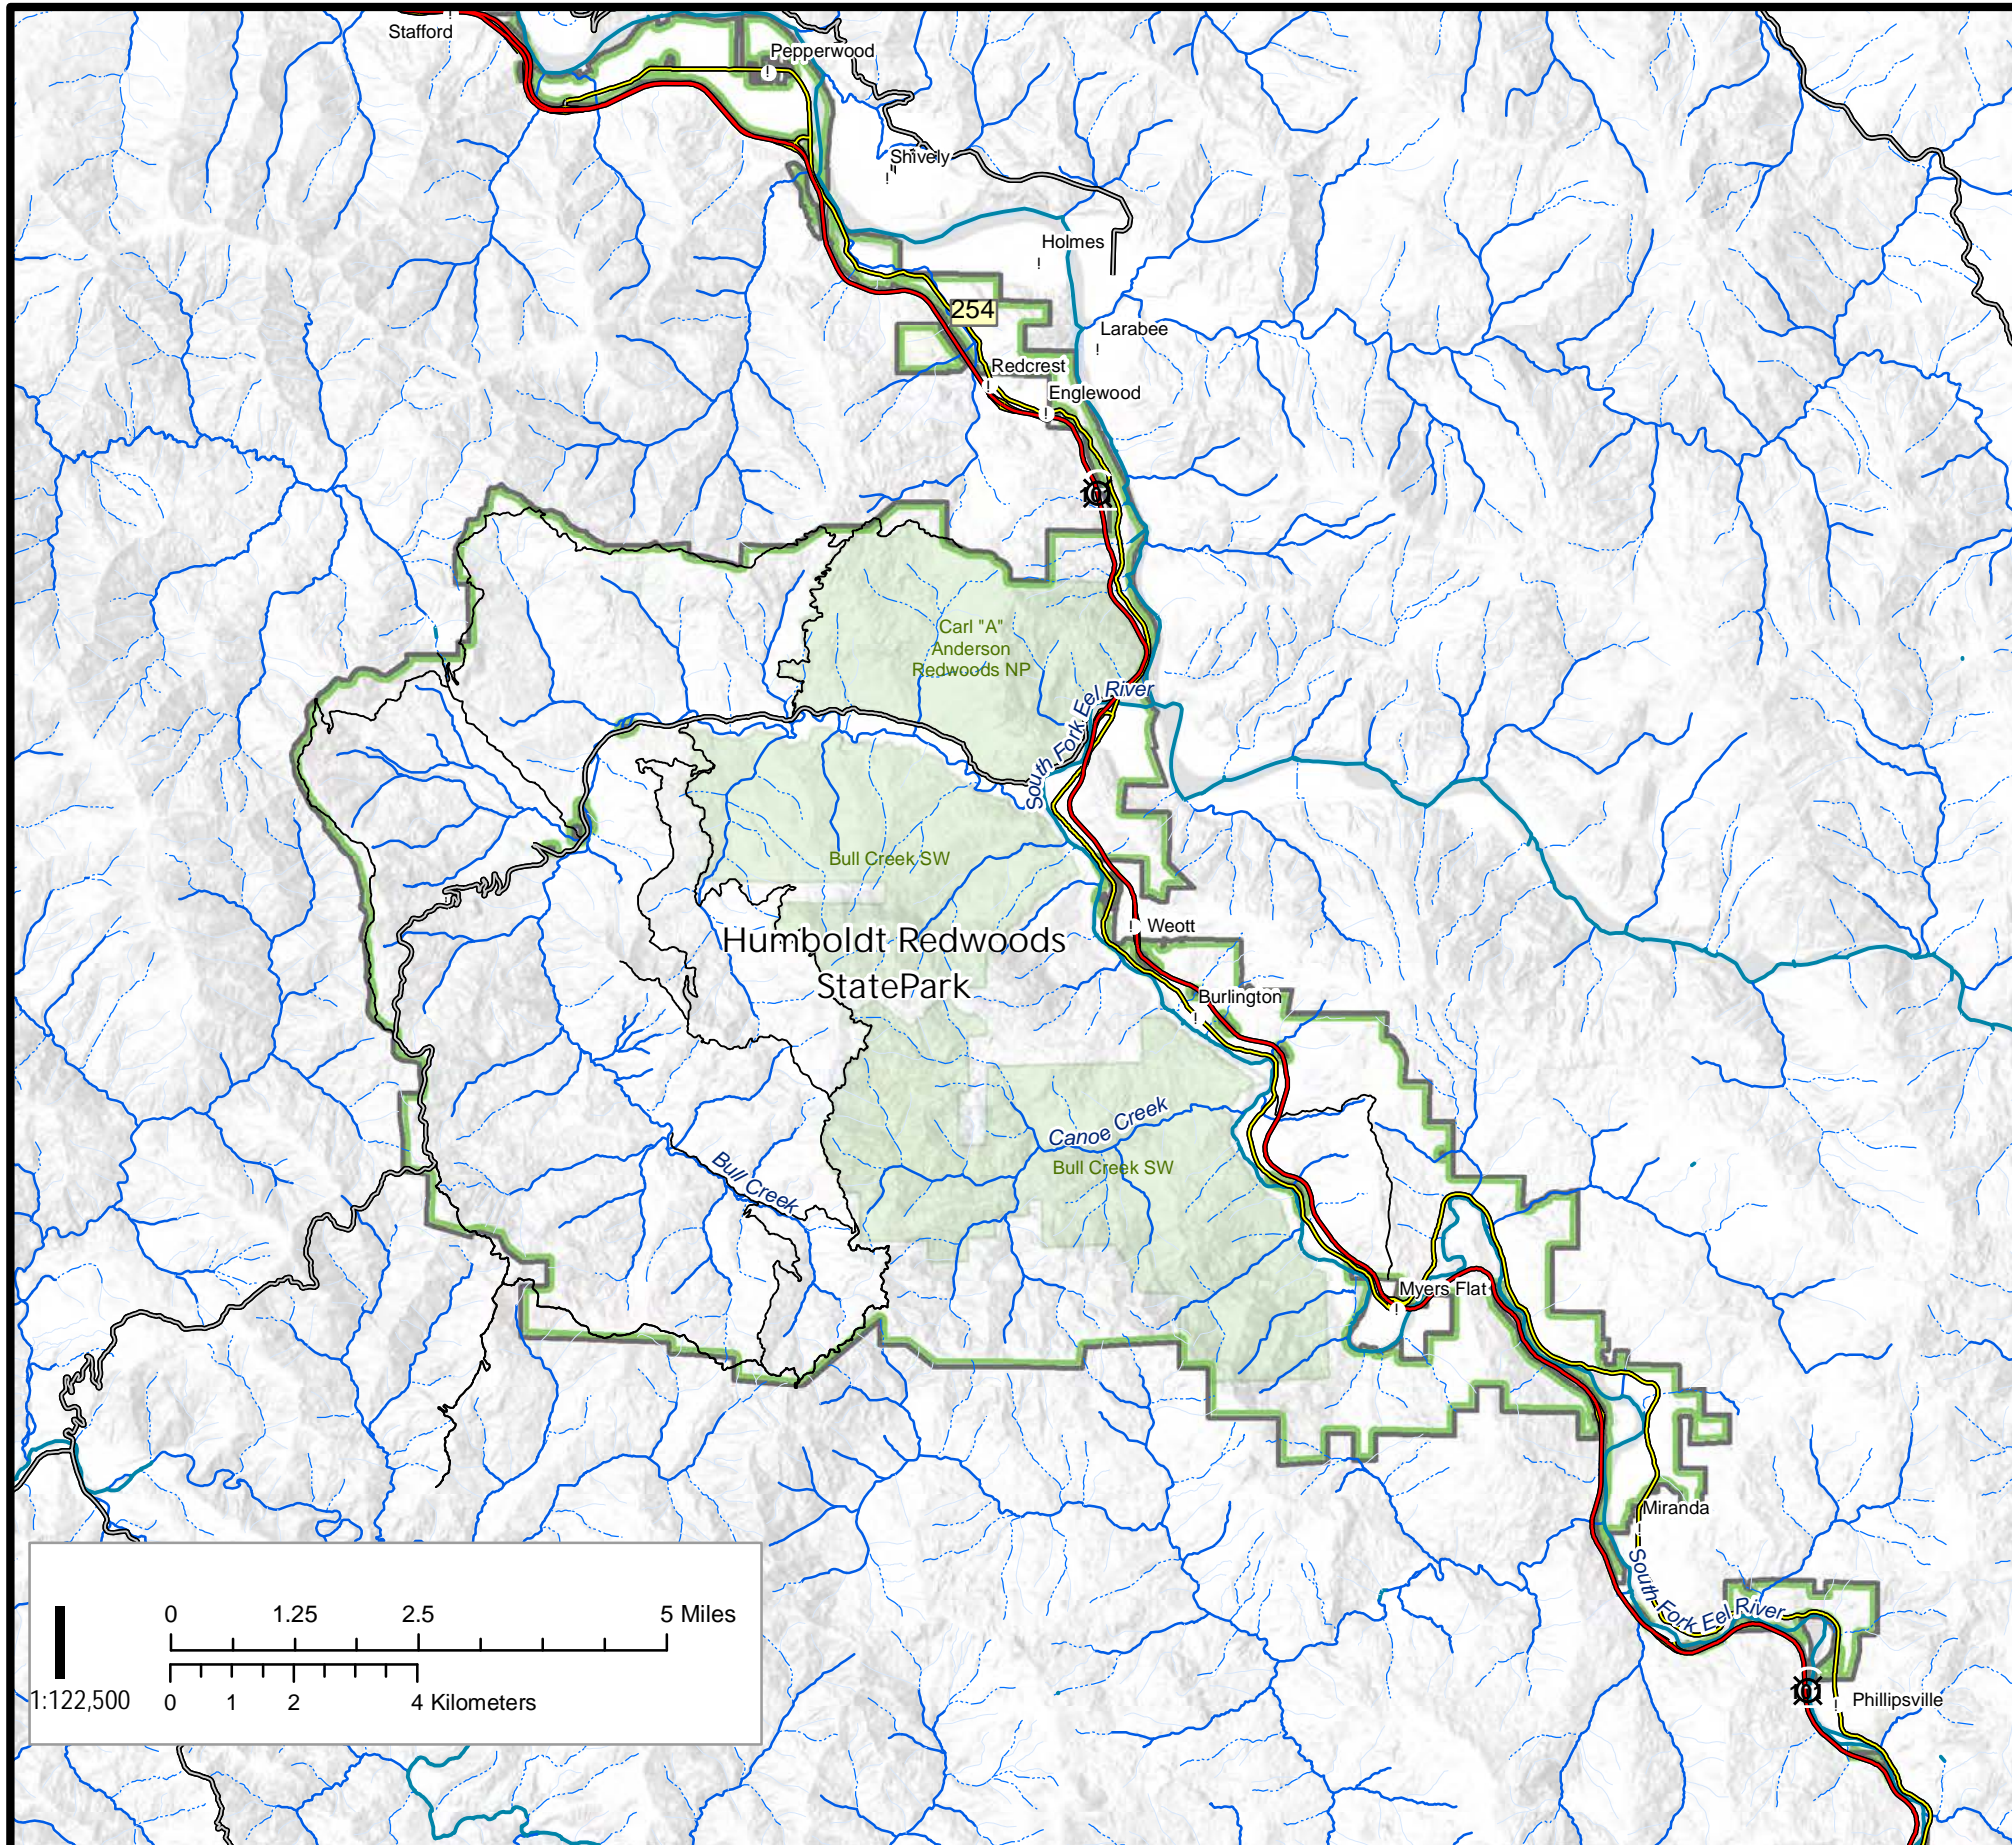

Humboldt Redwoods State Park

Humboldt Redwoods State Park Watershed Restoration Program

- Park Boundaries
- Park Subunits
- Populated places
- Primary road
- Secondary road
- Tertiary road
- Streams/Rivers
- Other road