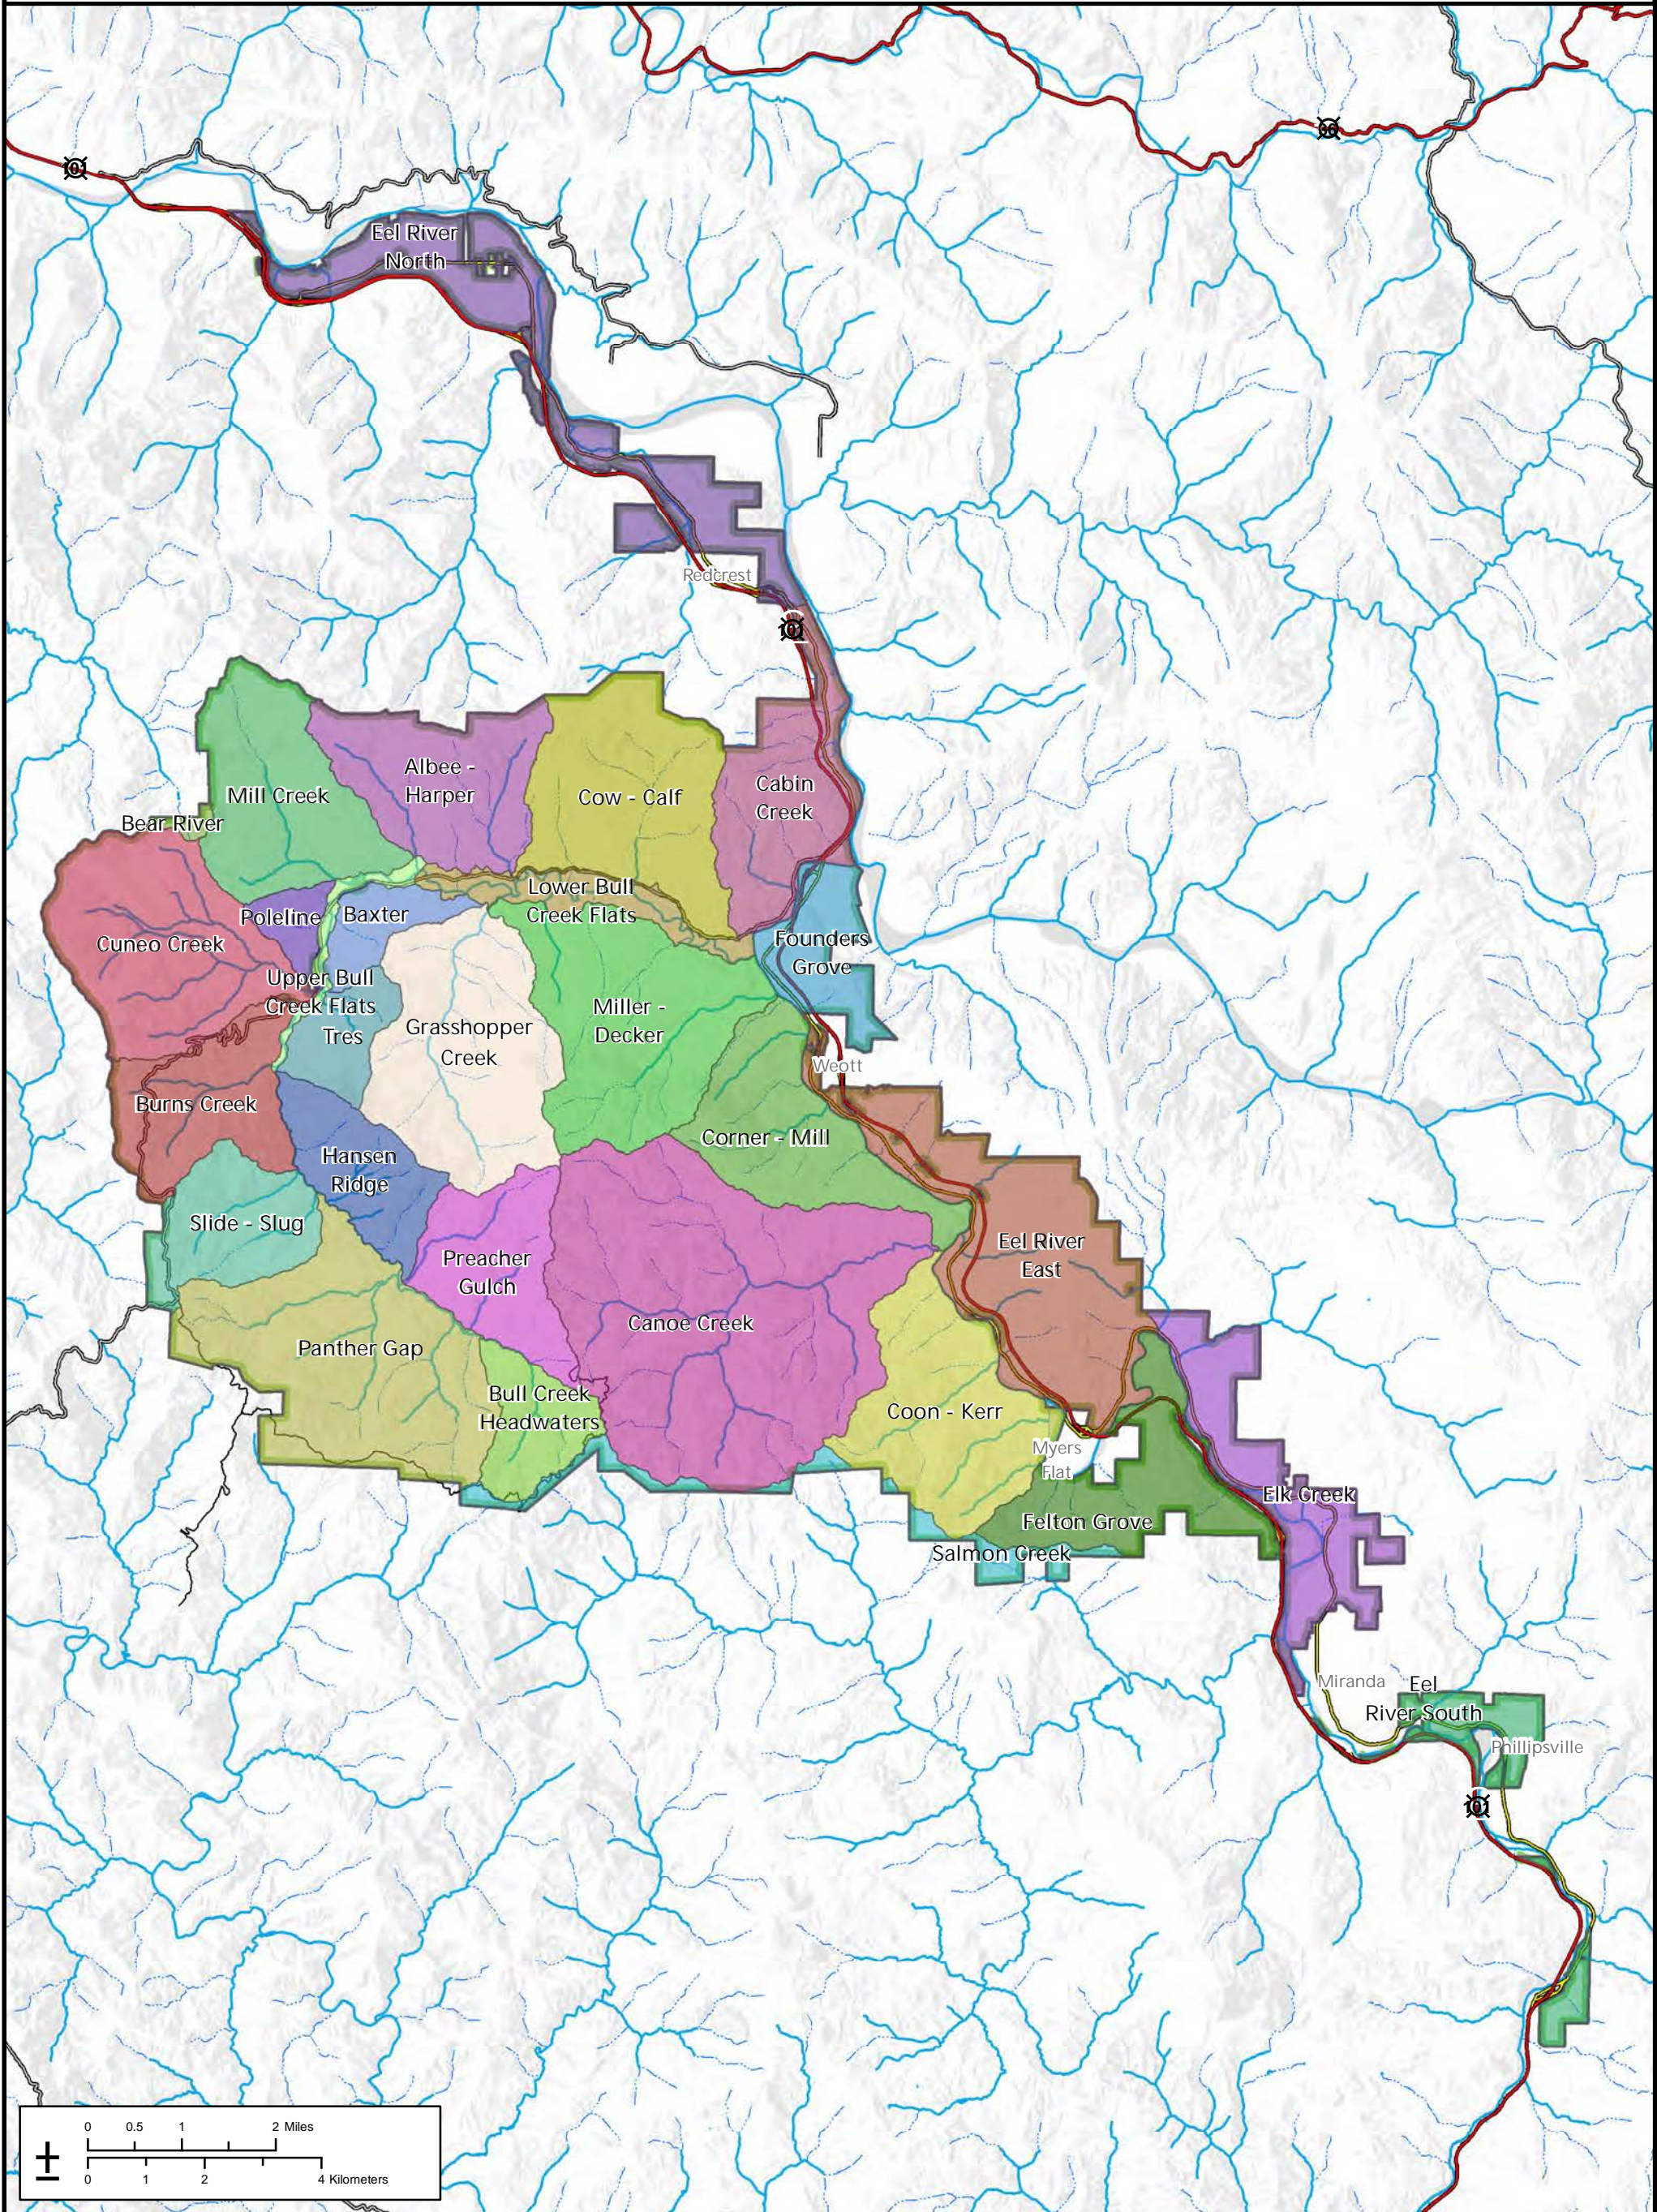

- |  |                   |                                      |
|--|-------------------|--------------------------------------|
| — Winter_Steelhead_Distribution_InternalEd | ▭ Park Boundaries | — Other road                         |
| • Populated places                         | DLegendAtlas      | - - - Trail                          |
| FCode                                      | — Primary road    | - - - Abandoned / decomissioned road |
| — Streams/Rivers                           | — Secondary road  | - - - Planned removal                |
| ▭ Park Subunits                            | — Tertiary road   |                                      |

- Historic Cannabis Grow Sites
- Humboldt Redwoods State Park Boundary
- Park Subunits
- Roads and Trails
  - Primary Road
  - Secondary Road
  - Tertiary Road
  - Other Road
  - Trail
- Streams
  - Perennial Streams
  - Intermittent Streams
  - Ephemeral Streams

Legend

- HRWRP Phase 1 Area
  - HRWRP Planning Areas
  - Proposed Large Wood Loading Reaches
  - Proposed Cannabis Grow Site Cleanups
  - Proposed Road Removal
  - Proposed Road Upgrade
  - Phase 1 Road Removal Surveys
  - Roads Removed (2003-07)
  - Previously Treated Forest Stands
  - Phase 1 Proposed Treatment Stands
  - Humboldt Redwoods State Park Boundary
- Roads
- Primary road
  - Secondary road
  - Tertiary road
  - Other road
  - Trail
- Streams
- Perennial Streams
  - Intermittent Streams
  - Ephemeral Streams